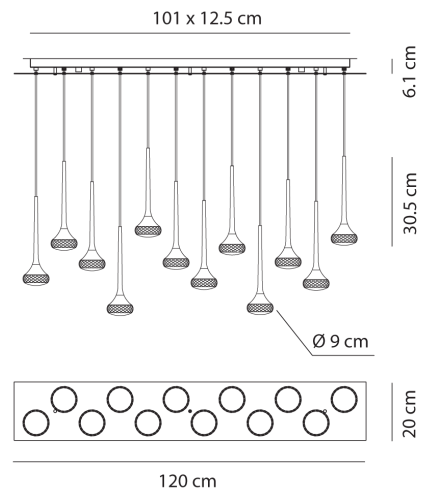

Fairy 12L Pendant

by Manuel & Vanessa Vivian

Adorn your space with the Fairy 12L Pendant. An elegant composition of pendants with chromed metal frame and fine glass diffusers, suspended from a round central base. Available in several colours in round or rectangle version. Each pendant features a built-in LED light source with a diffused warm emission.

Designer	Manuel & Vanessa Vivian
Supplier	Axo Light
Country	Italy
SKU	AX S/FAIRY/RECT/12/GR
Finish	Grey
Size	Rectangle

Product Dimensions

Weight	14kg
Colour Temp	2700K
IP Rating	IP20

Materials	Glass
Output	12 x 478lm
Dimming	1-10v

Source	12 x 6.2W LED
CRI	90