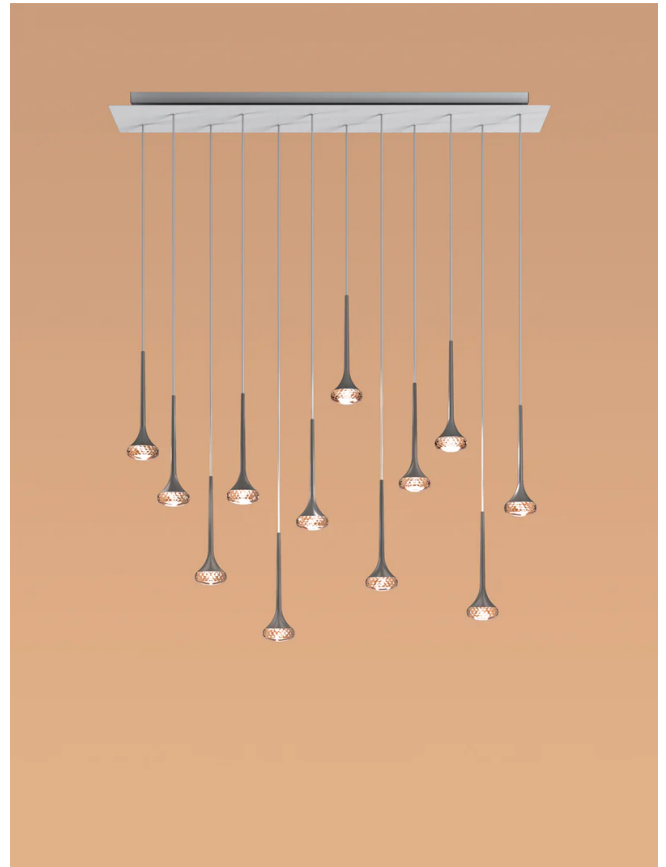

AX S/FAIRY/RECT/12/GR

Fairy 12L Pendant

by Manuel & Vanessa Vivian

Adorn your space with the Fairy 12L Pendant. An elegant composition of pendants with chromed metal frame and fine glass diffusers, suspended from a round central base. Available in several colours in round or rectangle version. Each pendant features a built-in LED light source with a diffused warm emission.

Designer	Manuel & Vanessa Vivian
Supplier	Axo Light
Country	Italy
SKU	AX S/FAIRY/RECT/12/GR
Finish	Grey
Size	Rectangle

Product Dimensions

Weight	14kg
Colour Temp	2700K
IP Rating	IP20

Materials	Glass
Output	12 x 478lm
Dimming	1-10v

Source	12 x 6.2W LED
CRI	90