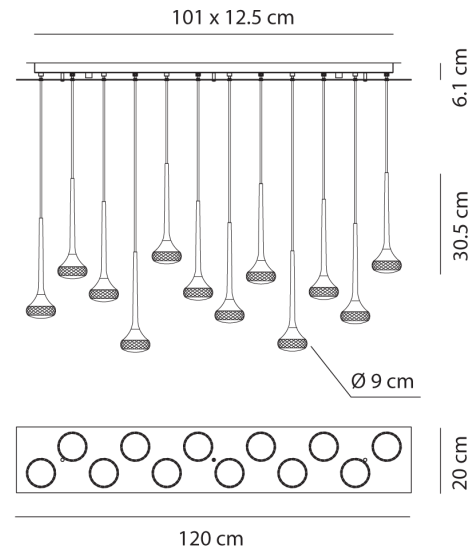

AX S/FAIRY/RECT/12/GR

Fairy 12L Pendant

by Manuel & Vanessa Vivian

Adorn your space with the Fairy 12L Pendant. An elegant composition of pendants with chromed metal frame and fine glass diffusers, suspended from a round central base. Available in several colours in round or rectangle version. Each pendant features a built-in LED light source with a diffused warm emission.

Designer	Manuel & Vanessa Vivian
Supplier	Axo Light
Country	Italy
SKU	AX S/FAIRY/RECT/12/GR
Finish	Grey
Size	Rectangle

Product Dimensions

Weight	14kg
Colour Temp	2700K
IP Rating	IP20

Materials	Glass
Output	12 x 478lm
Dimming	1-10v

Source	12 x 6.2W LED
CRI	90