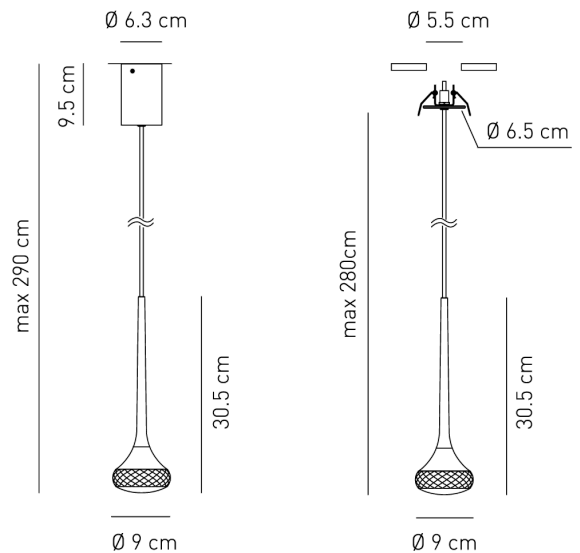

AX S/FAIRY/REC/CR

Fairy Single Pendant

by Manuel & Vanessa Vivian

Adorn your space with the Fairy Pendant Light. A collection of elegant suspension lamps with chromed metal frame and fine glass diffuser. Available in several colours with canopy or recessed base. Built-in LED light source with a diffused warm emission.

Designer	Manuel & Vanessa Vivian
Supplier	Axo Light
Country	Italy
SKU	AX S/FAIRY/REC/CR
Finish	Crystal
Version	Recessed

Product Dimensions

Weight	0.9kg
Colour Temp	2700K
IP Rating	IP20

Materials	Glass
Output	478lm

Source	6.2W LED
CRI	90