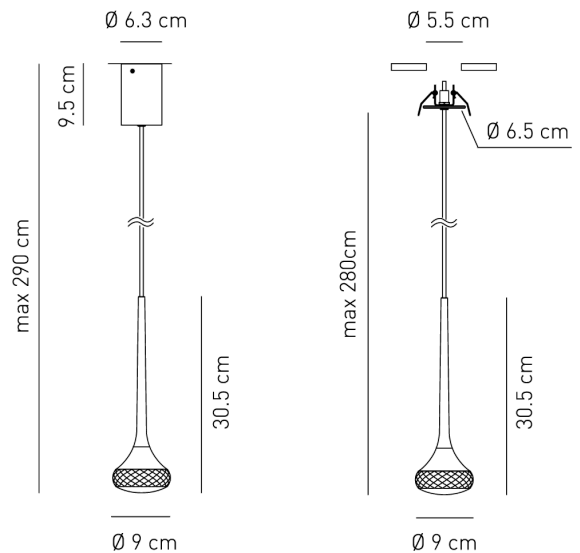

AX S/FAIRY/REC/GR

Fairy Single Pendant

by Manuel & Vanessa Vivian

Adorn your space with the Fairy Pendant Light. A collection of elegant suspension lamps with chromed metal frame and fine glass diffuser. Available in several colours with canopy or recessed base. Built-in LED light source with a diffused warm emission.

Designer	Manuel & Vanessa Vivian
Supplier	Axo Light
Country	Italy
SKU	AX S/FAIRY/REC/GR
Finish	Grey
Version	Recessed

Product Dimensions

Weight	1.1kg
Colour Temp	2700K
IP Rating	IP20

Materials	Glass
Output	478lm

Source	6.2W LED
CRI	90