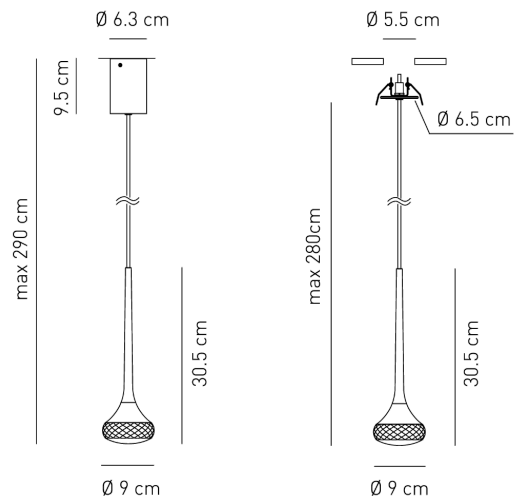

Fairy Single Pendant

by Manuel & Vanessa Vivian

Adorn your space with the Fairy Pendant Light. A collection of elegant suspension lamps with chromed metal frame and fine glass diffuser. Available in several colours with canopy or recessed base. Built-in LED light source with a diffused warm emission.

Designer	Manuel & Vanessa Vivian
Supplier	Axo Light
Country	Italy
SKU	AX S/FAIRY/REC/AM
Finish	Amber
Version	Recessed

Product Dimensions

Weight	1.1kg
Colour Temp	2700K
IP Rating	IP20

Materials	Glass
Output	478lm

Source	6.2W LED
CRI	90