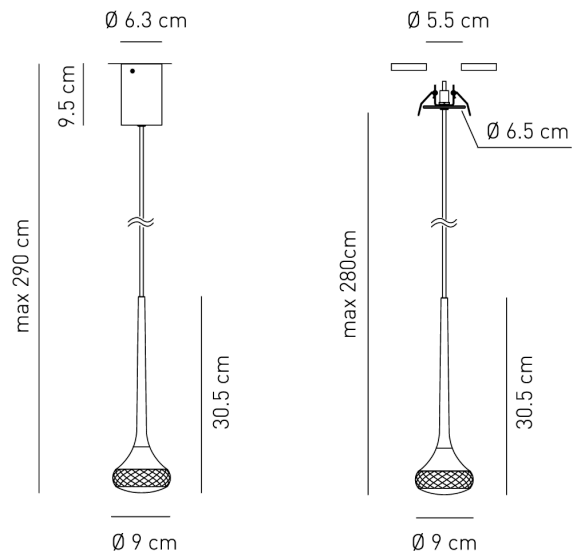

## Fairy Single Pendant

by Manuel & Vanessa Vivian

Adorn your space with the Fairy Pendant Light. A collection of elegant suspension lamps with chromed metal frame and fine glass diffuser. Available in several colours with canopy or recessed base. Built-in LED light source with a diffused warm emission.

### Product Dimensions

<b>Weight</b>	1.1kg
<b>Colour Temp</b>	2700K
<b>IP Rating</b>	IP20

<b>Materials</b>	Glass
<b>Output</b>	478lm

<b>Source</b>	6.2W LED
<b>CRI</b>	90