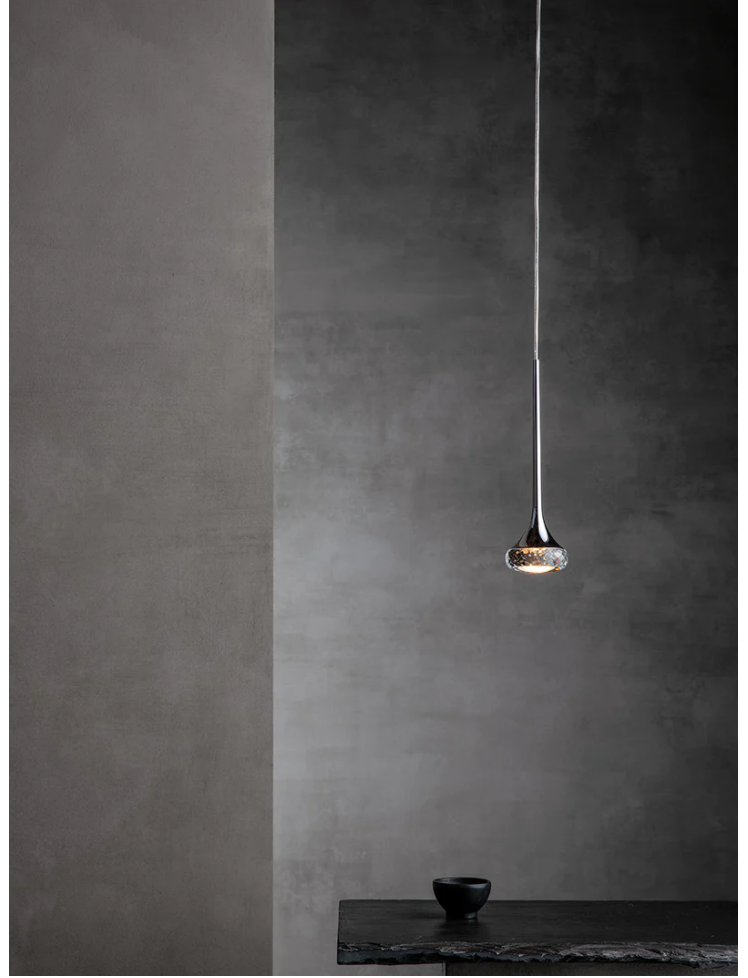

Fairy Single Pendant

by Manuel & Vanessa Vivian

Adorn your space with the Fairy Pendant Light. A collection of elegant suspension lamps with chromed metal frame and fine glass diffuser. Available in several colours with canopy or recessed base. Built-in LED light source with a diffused warm emission.

Designer	Manuel & Vanessa Vivian
Supplier	Axo Light
Country	Italy
SKU	AX S/FAIRY/REC/AM
Finish	Amber
Version	Recessed

Product Dimensions

Weight	1.1kg
Colour Temp	2700K
IP Rating	IP20

Materials	Glass
Output	478lm