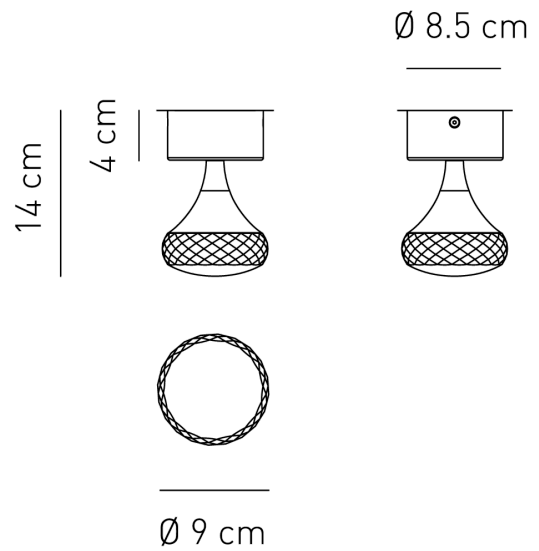

AX PL/FAIRY/CR

Fairy Ceiling Lamp

by Manuel & Vanessa Vivian

Adorn your space with the Fairy. A collection of ceiling lights with chromed metal frame and fine glass diffuser. Available in several colours. Built-in LED light source with a diffused warm emission.

Designer	Manuel & Vanessa Vivian
Supplier	Axo Light
Country	Italy
SKU	AX PL/FAIRY/CR
Finish	Crystal

Product Dimensions

Weight	0.9kg
Colour Temp	2700K
IP Rating	IP20

Materials	Glass
Output	478lm

Source	6.2W LED
CRI	90