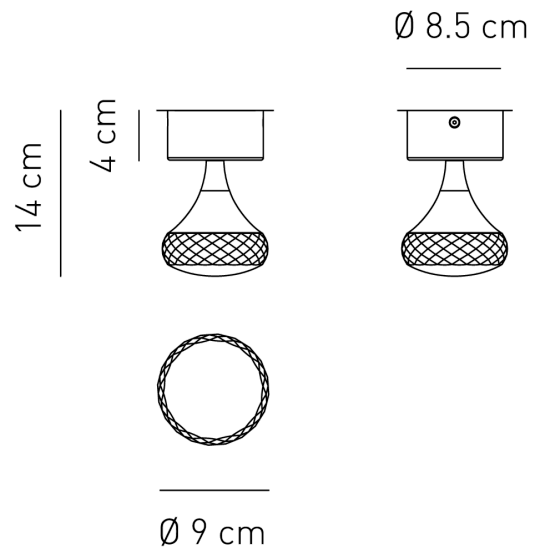

AX PL/FAIRY/CR

Fairy Ceiling Lamp

by Manuel & Vanessa Vivian

Adorn your space with the Fairy. A collection of ceiling lights with chromed metal frame and fine glass diffuser. Available in several colours. Built-in LED light source with a diffused warm emission.

Designer	Manuel & Vanessa Vivian
Supplier	Axo Light
Country	Italy
SKU	AX PL/FAIRY/CR
Finish	Crystal

Product Dimensions

Weight	0.9kg
Colour Temp	2700K
IP Rating	IP20

Materials	Glass
Output	478lm

Source	6.2W LED
CRI	90