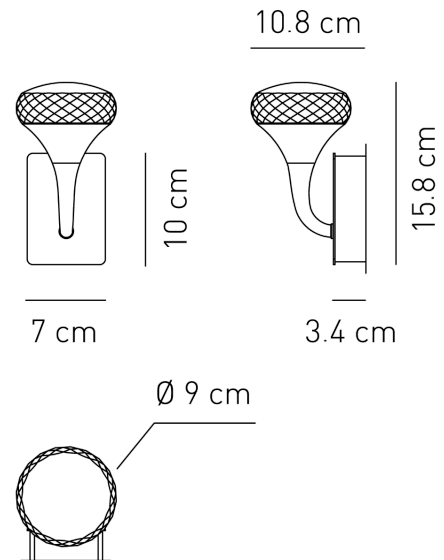

AX A/FAIRY/GR

Fairy Wall Light

by Manuel & Vanessa Vivian

Adorn your wall with the elegant Fairy Wall Light. A collection of wall lamps with chromed metal frame and fine glass diffuser. Available in several colours. Built-in LED light source with a diffused warm emission.

Designer	Manuel & Vanessa Vivian
Supplier	Axo Light
Country	Italy
SKU	AX A/FAIRY/GR
Finish	Grey

Product Dimensions

Weight	1kg
Colour Temp	2700K
IP Rating	IP20

Materials	Glass
Output	478lm

Source	6.2W LED
CRI	90