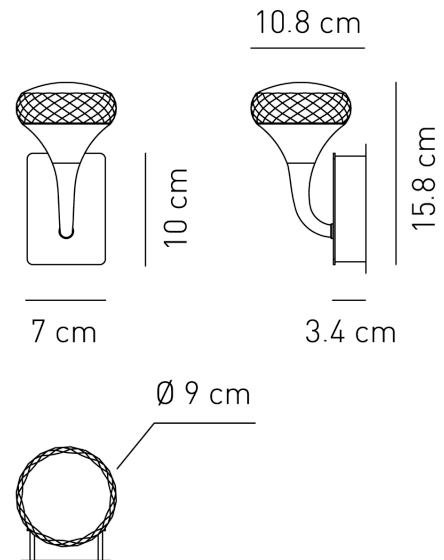

### Product Dimensions

<b>Weight</b>	1kg
<b>Colour Temp</b>	2700K
<b>IP Rating</b>	IP20

<b>Materials</b>	Glass
<b>Output</b>	478lm

<b>Source</b>	6.2W LED
<b>CRI</b>	90