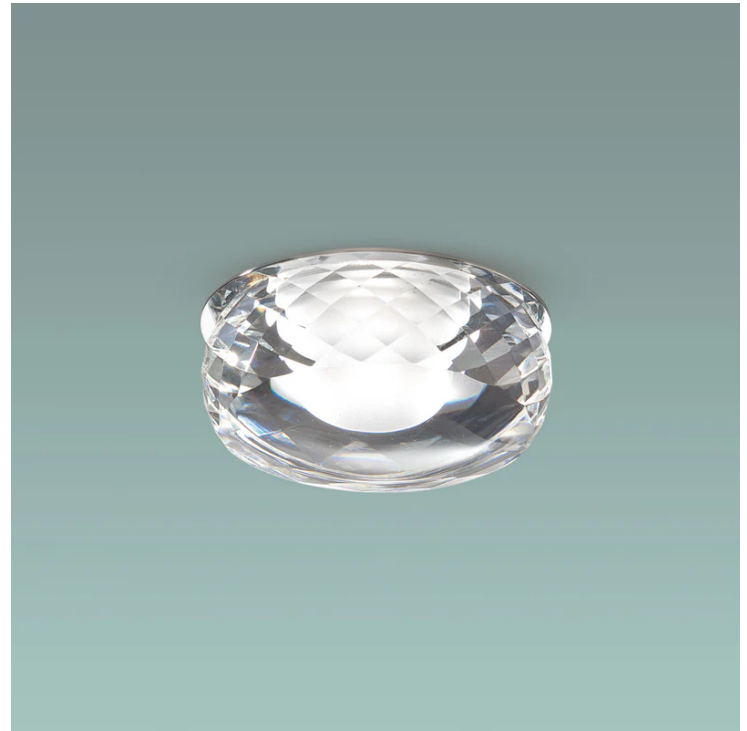

AX FA/FAIRY/GR

## Fairy Flush Ceiling Light

by Manuel & Vanessa Vivian

Adorn your ceiling with the Fairy Flush Ceiling Light. A collection of recessed ceiling lights with chromed metal frame and fine glass diffuser. Available in several colours. Built-in LED light source with a diffused warm emission.