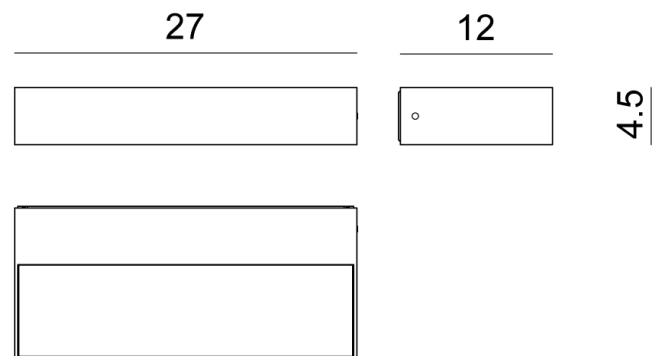

InOut Wall Light

by Rotaliana

InOut Wall Light is an LED wall lamp with a clear-cut profile. With an IP rating of 65, InOut is the perfect lamp for both indoor and outdoor use. Aluminium body with two glass plates which shield the direct LED light and diffuse it evenly throughout the space. InOut W1 emits light in a single direction (up or down) while W2 emits up and down.

Supplier	Rotaliana
Country	Italy
SKU	RO A/INOUT/W2/IN/DIM/WH
Version	W2 - Up & Down

Product Dimensions

Weight	2.19kg
Colour Temp	3000K
Emission	2 directions (up and down)

Materials	Aluminium
Output	2000lm
IP Rating	IP65