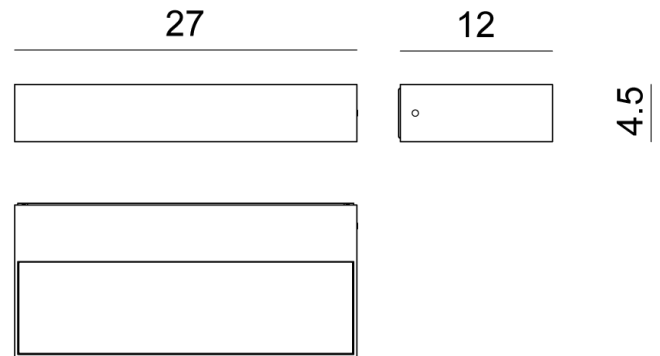

## InOut Wall Light

by

InOut Wall Light is an LED wall lamp with a clear-cut profile. With an IP rating of 65, InOut is the perfect lamp for both indoor and outdoor use. Aluminium body with two glass plates which shield the direct LED light and diffuse it evenly throughout the space. InOut W1 emits light in a single direction (up or down) while W2 emits up and down.

<b>Supplier</b>	Rotaliana
<b>Country</b>	Italy
<b>SKU</b>	RO A/INOUT/W2/IN/DIM/WH
<b>Version</b>	W2 - Up & Down

### Product Dimensions

<b>Weight</b>	2.19kg
<b>Colour Temp</b>	3000K
<b>Emission</b>	2 directions (up and down)

<b>Materials</b>	Aluminium
<b>Output</b>	2000lm
<b>IP Rating</b>	IP65

<b>Source</b>	29W LED
<b>CRI</b>	90