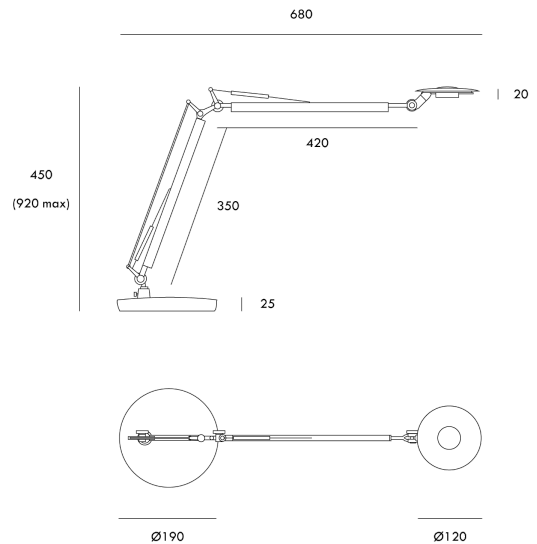

JI LT/STELLAR/CH

Stellar Architect Table Lamp

by

Adjustable LED table lamp with rotatable head. The arm mechanisms allow the Stellar to be adjusted with ease while maintaining stability. Equipped with a 4000k 6W LED, the Stellar provides ample illumination ideal for work and study areas. Available in chrome finish.

Supplier	Studio Italia
Country	China
SKU	JI LT/STELLAR/CH
Finish	Chrome

Product Dimensions

Materials	Aluminium	Source	6W LED	Colour Temp	4000K
Output	320lm	Emission	Diffused	Dimming	No
Notes	Adjustable arm with rotatable head				