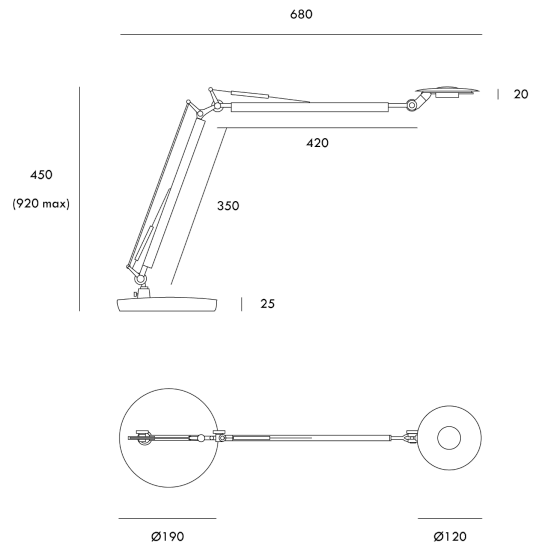

## Stellar Architect Table Lamp

by

Adjustable LED table lamp with rotatable head. The arm mechanisms allow the Stellar to be adjusted with ease while maintaining stability. Equipped with a 4000k 6W LED, the Stellar provides ample illumination ideal for work and study areas. Available in chrome finish.

### Product Dimensions

<b>Materials</b>	Aluminium	<b>Source</b>	6W LED	<b>Colour Temp</b>	4000K
<b>Output</b>	320lm	<b>Emission</b>	Diffused	<b>Dimming</b>	No
<b>Notes</b>	Adjustable arm with rotatable head				