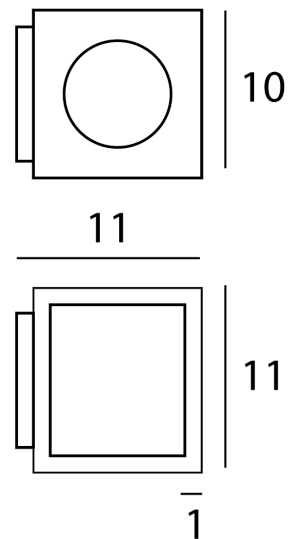

IC A/CUBO/20/TIT/WH

## Cubo Wall Lamp

by Marco Pagnoncelli

Cubo wall lamp in extruded aluminium features a minimalist design for contemporary lighting applications. Can be installed vertically or horizontally. Available in titanium exterior with white interior finish.

<b>Designer</b>	Marco Pagnoncelli
<b>Supplier</b>	Icone
<b>Country</b>	Italy
<b>SKU</b>	IC A/CUBO/20/TIT/WH
<b>Finish</b>	Titanium

Product Dimensions

<b>Materials</b>	Aluminium	<b>Source</b>	20W LED	<b>Colour Temp</b>	3000K
<b>Output</b>	1400lm	<b>Dimming</b>	No		