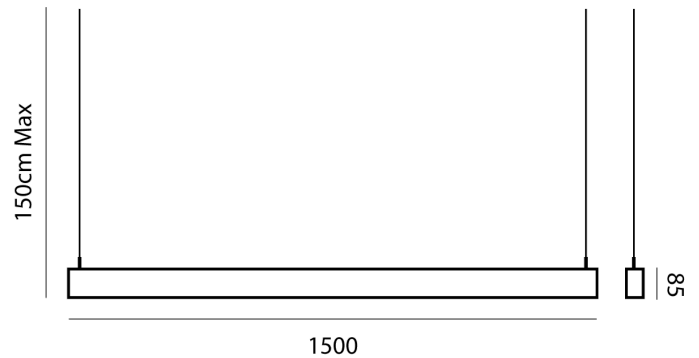

## Slik Up & Down Linear Pendant

by

Slik is a high output LED pendant light with a sleek linear profile. 2 x LED sources provide diffused emission both up and down for a widespread illumination, making Slik ideal for residential and commercial spaces. 1800lm uplight / 3600lm downlight. Structure made from extruded aluminum and available in black or white finish. Synchronised TRIAC dimming.

<b>Supplier</b>	Studio Italia
<b>Country</b>	China
<b>SKU</b>	SU SLIK/LED/150/2/BK
<b>Finish</b>	Black

Product Dimensions

<b>Materials</b>	Aluminium	<b>Source</b>	54W LED Total (36W Down + 18W Up)	<b>Colour Temp</b>	3000K
<b>Output</b>	5400lm	<b>Dimming</b>	Synchronized TRIAC		