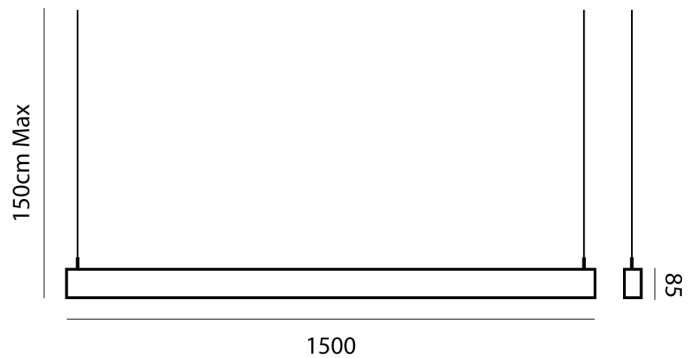

## Slik Up & Down Linear Pendant

by Studio Italia

Slik is a high output LED pendant light with a sleek linear profile. 2 x LED sources provide diffused emission both up and down for a widespread illumination, making Slik ideal for residential and commercial spaces. 1800lm uplight / 3600lm downlight. Structure made from extruded aluminum and available in black or white finish. Synchronised TRIAC dimming.

### Product Dimensions

<b>Materials</b>	Aluminium
<b>Output</b>	5400lm

<b>Source</b>	54W LED Total (36W Down + 18W Up)
<b>Dimming</b>	Synchronized TRIAC

<b>Colour Temp</b>	3000K
--------------------	-------