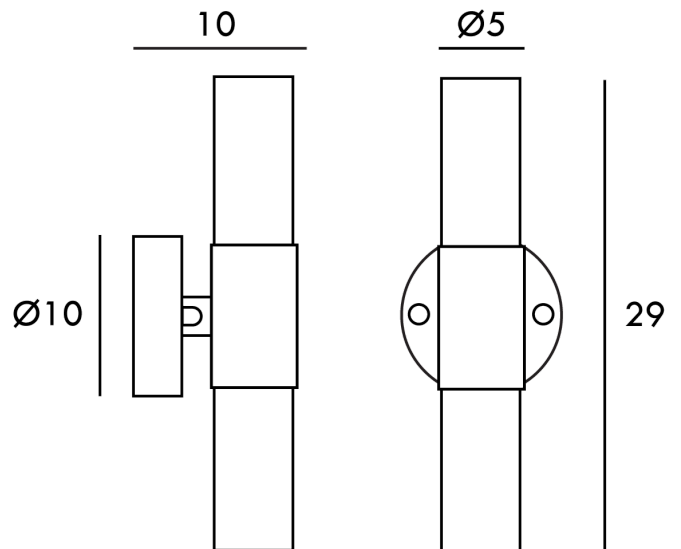

# T1 Double Bathroom Wall Light

by Ting Ting Chang

Inspired by classic tube lamps, the T1 Double Bathroom Wall lamp offers two G9 lamp bases. Protection level is up to IP44 which can be used in zone 2 of bathrooms. Both decorative and functional, the T1 bathroom fixture is ideal for contemporary applications. Available in a variety of colours and finishes.

<b>Designer</b>	Ting Ting Chang
<b>Supplier</b>	Seed Design
<b>Country</b>	Taiwan
<b>SKU</b>	SE A/T1/W2/G9/WH
<b>Finish</b>	White

Product Dimensions

<b>Materials</b>	Aluminium	<b>Source</b>	2 x G9 5W MAX (LED only)	<b>IP Rating</b>	IP44
<b>Dimming</b>	Dependent on globe				