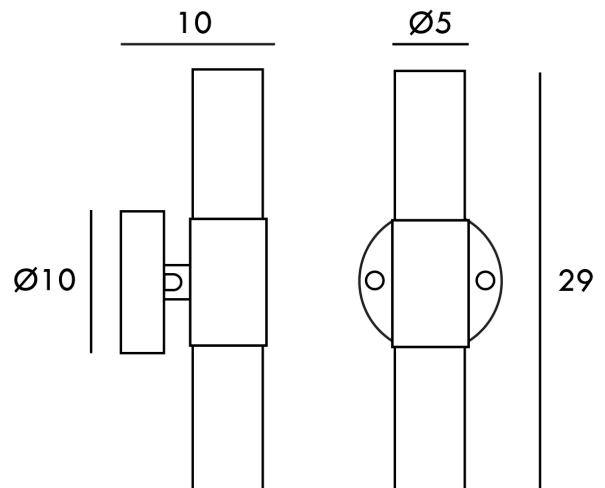

T1 Double Bathroom Wall Light

by Ting Ting Chang

Inspired by classic tube lamps, the T1 Double Bathroom Wall lamp offers two G9 lamp bases. Protection level is up to IP44 which can be used in zone 2 of bathrooms. Both decorative and functional, the T1 bathroom fixture is ideal for contemporary applications. Available in a variety of colours and finishes.

Designer	Ting Ting Chang
Supplier	Seed Design
Country	Taiwan
SKU	SE A/T1/W2/G9/COP
Finish	Copper

Product Dimensions

Materials	Aluminium	Source	2 x G9 5W MAX (LED only)	IP Rating	IP44
Dimming	Dependent on globe				