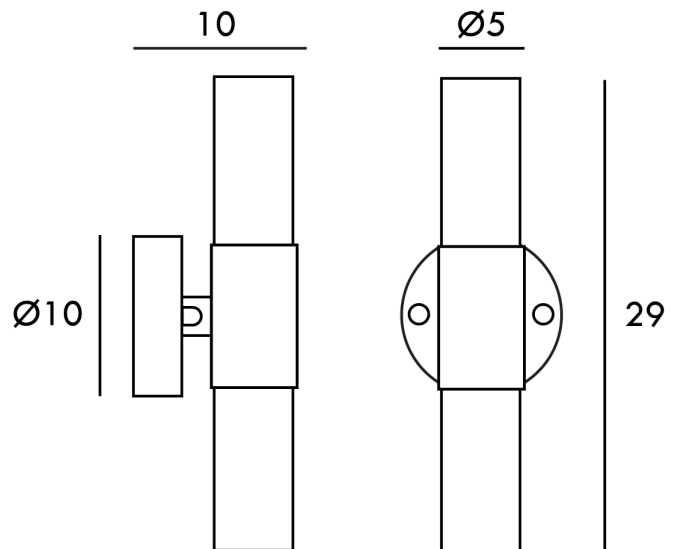

SE A/T1/W2/G9/COP

T1 Double Bathroom Wall Light

by Ting Ting Chang

Inspired by classic tube lamps, the T1 Double Bathroom Wall lamp offers two G9 lamp bases. Protection level is up to IP44 which can be used in zone 2 of bathrooms. Both decorative and functional, the T1 bathroom fixture is ideal for contemporary applications. Available in a variety of colours and finishes.

Designer	Ting Ting Chang
Supplier	Seed Design
Country	Taiwan
SKU	SE A/T1/W2/G9/COP
Finish	Copper

Product Dimensions

Materials	Aluminium	Source	2 x G9 5W MAX (LED only)	IP Rating	IP44
Dimming	Dependent on globe				