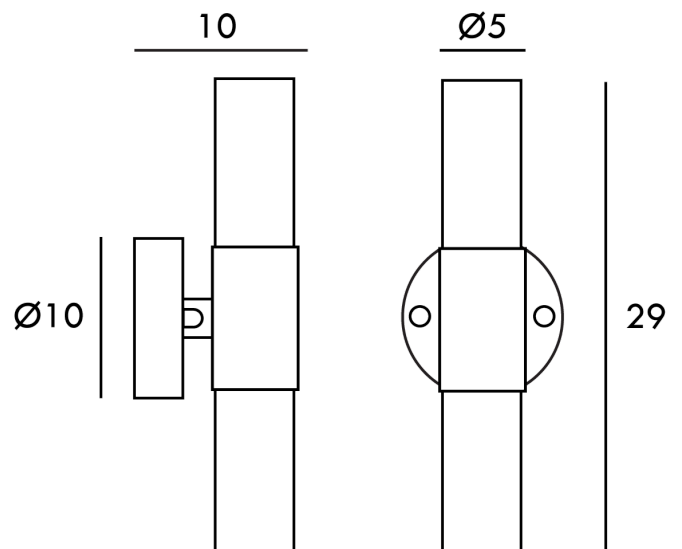

SE A/T1/W2/G9/COP

T1 Double Bathroom Wall Light

by Ting Ting Chang

Inspired by classic tube lamps, the T1 Double Bathroom Wall lamp offers two G9 lamp bases. Protection level is up to IP44 which can be used in zone 2 of bathrooms. Both decorative and functional, the T1 bathroom fixture is ideal for contemporary applications. Available in a variety of colours and finishes.

Designer	Ting Ting Chang
Supplier	Seed Design
Country	Taiwan
SKU	SE A/T1/W2/G9/COP
Finish	Copper

Product Dimensions

Materials	Aluminium	Source	2 x G9 5W MAX (LED only)	IP Rating	IP44
Dimming	Dependent on globe				