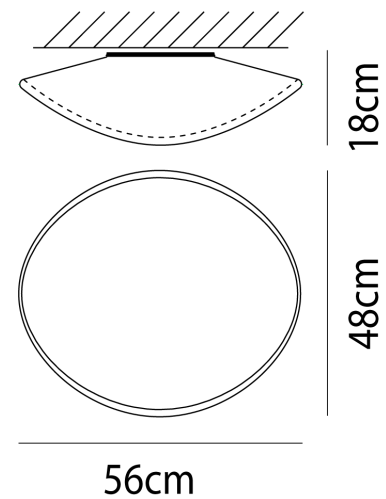

Balance Wall Ceiling Light

by Pio and Tito Toso

Balance is inspired by the elliptic orbit of a planet around the sun, a motion created through harmony and balance of unseen forces. Expertly crafted with mouth-blown Murano glass, Balance provides a soft diffused light within a space. Available in a variety of sizes and suitable for ceiling or wall installations.

Designer	Pio and Tito Toso
Supplier	Vistosi
Country	Italy
SKU	VI PL/BALANCE/G
Size	Large

Product Dimensions

Weight	6kg
IP Rating	IP20

Materials	Blown Glass
Dimming	Dependent on globe

Source	1 x E14 46W (Max)
---------------	-------------------