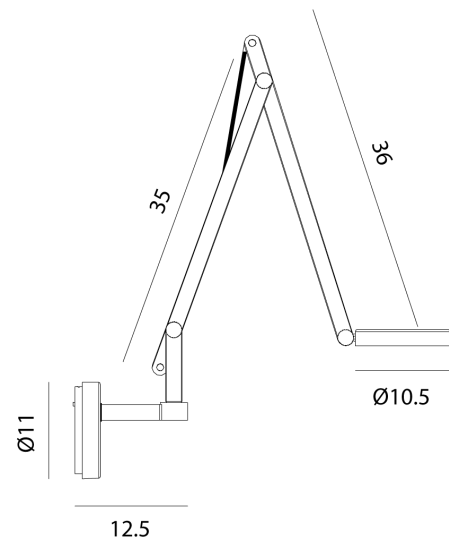

RO A/STRING/W2/MINI/9W/WHITE/BLACK

String Mini W2 Wall Lamp

by Dante Donegani and Giovanni Lauda

Compared to the original version, String MINI is smaller in size while boasting the same lighting performance and functionality. Two arms and a rotatable head offer adjustability, with the movement balanced by a coloured elastic cable. It's versatile small size makes it an excellent choice for the home office or as wall mounted bedside lighting. Available in a variety of finishes.

Designer	Dante Donegani and Giovanni Lauda
Supplier	Rotaliana
Country	Italy
SKU	RO A/STRING/W2/MINI/9W/WHITE/BLACK
Finish	White
Cable Colour	Black

Product Dimensions

Weight	1.54kg
Colour Temp	2700K
IP Rating	IP20

Materials	Aluminium
Output	700lm
Dimming	Push button dimmer

Source	9W LED
CRI	90