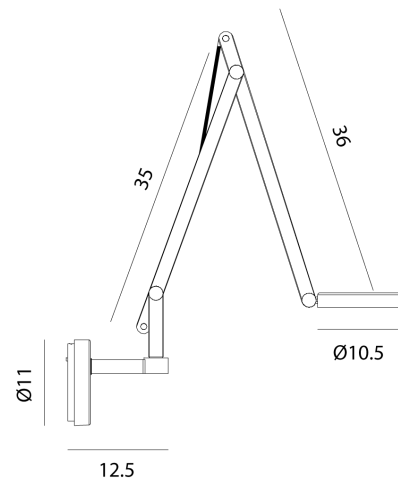

String Mini W2 Wall Lamp

by Dante Donegani and Giovanni Lauda

Compared to the original version, String MINI is smaller in size while boasting the same lighting performance and functionality. Two arms and a rotatable head offer adjustability, with the movement balanced by a coloured elastic cable. It's versatile small size makes it an excellent choice for the home office or as wall mounted bedside lighting. Available in a variety of finishes.

Designer	Dante Donegani and Giovanni Lauda
Supplier	Rotaliana
Country	Italy
SKU	RO A/STRING/W2/MINI/9W/WHITE/BLACK
Finish	White
Cable Colour	Black

Product Dimensions

Weight	1.54kg
Colour Temp	2700K
IP Rating	IP20

Materials	Aluminium
Output	700lm
Dimming	Push button dimmer

Source	9W LED
CRI	90