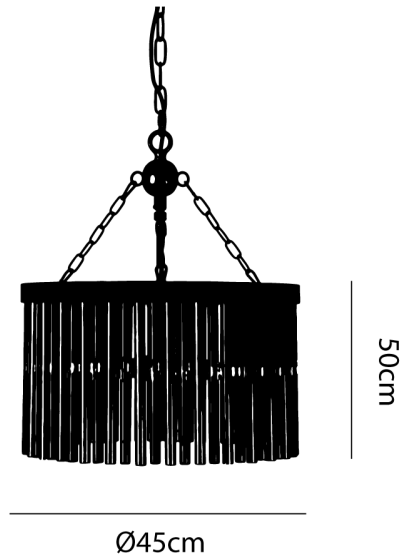

Supplier	Studio Italia
Country	China
SKU	RL S/SEATTLE/4/SILVER/CLEAR
Finish	Silver
Size	4 Light

Product Dimensions