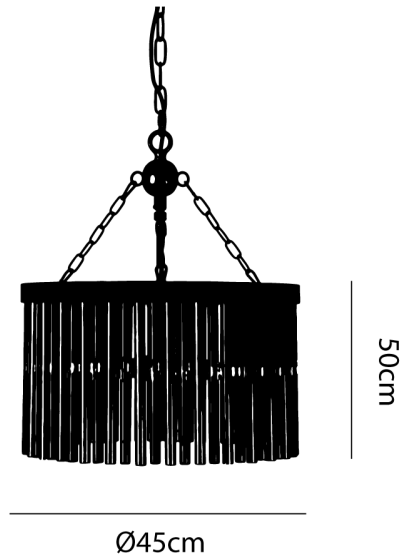

## Seattle Chandelier

by

The Seattle Chandelier is an elegant decorative light fitting reminiscent of art deco design. A sequence of metal and clear glass rods encircle the light source, acting as diffuser to create a subtle ambient lighting effect, making it well suited to feature lighting applications in medium to large spaces. Seattle is available as a 4, 6 or 8 light version in antique silver or gold finish.

<b>Supplier</b>	Studio Italia
<b>Country</b>	China
<b>SKU</b>	RL S/SEATTLE/4/SILVER/CLEAR
<b>Finish</b>	Silver
<b>Size</b>	4 Light

Product Dimensions

<b>Materials</b>	Glass	<b>Source</b>	4 x E14 40W (Max)	<b>Dimming</b>	Dependent on globe
------------------	-------	---------------	-------------------	----------------	--------------------