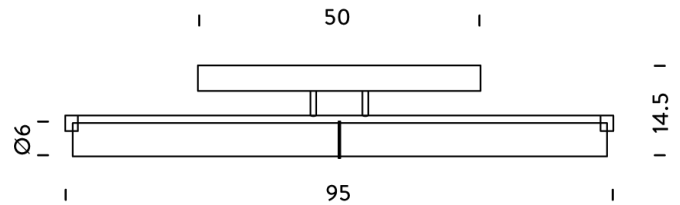

NE A/NORMA/LED/95

Norma Wall Light

by Mario Barbaglia

Norma is a simple and elegant LED wall fixture with a widespread light. Tube diffuser in opal metacrylate and mounted on a glossy polished aluminium base. Rated IP40 for bathroom applications and available in 3 sizes. Dimmable (65cm and 95cm version only). Design by Steve Blackman and Mario Barbaglia for NEMO.

Designer	Mario Barbaglia
Supplier	Nemo
Country	Italy
SKU	NE A/NORMA/LED/95
Size	95cm

Product Dimensions

Weight	5kg	Materials	Aluminium	Source	35W LED
Colour Temp	3000K	Output	2400lm	CRI	83
Emission	diffused	IP Rating	IP40	Dimming	DALI
Notes	Dimming: 65cm and 95cm version only				