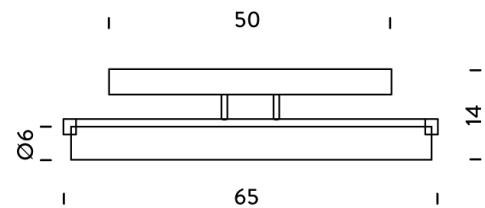

## Norma Wall Light

by Mario Barbaglia

Norma is a simple and elegant LED wall fixture with a widespread light. Tube diffuser in opal metacrylate and mounted on a glossy polished aluminium base. Rated IP40 for bathroom applications and available in 3 sizes. Dimmable (65cm and 95cm version only). Design by Steve Blackman and Mario Barbaglia for NEMO.

<b>Designer</b>	Mario Barbaglia
<b>Supplier</b>	Nemo
<b>Country</b>	Italy
<b>SKU</b>	NE A/NORMA/LED/65
<b>Size</b>	65cm

Product Dimensions

<b>Weight</b>	3kg
<b>Colour Temp</b>	3000K
<b>Emission</b>	diffused
<b>Notes</b>	Dimming: 65cm and 95cm version only

<b>Materials</b>	Aluminium
<b>Output</b>	1444lm
<b>IP Rating</b>	IP40

<b>Source</b>	20W LED
<b>CRI</b>	83
<b>Dimming</b>	DALI