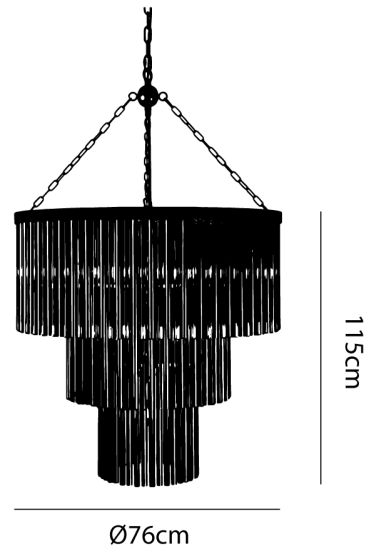

RL S/MINNEAPOLIS/13/SILVER/CLEAR

Minneapolis Chandelier

by

The Minneapolis is an elegant decorative chandelier reminiscent of art deco designs. Three tiers of metal and clear glass rods encircle the light source and act as diffuser, creating a subtle ambient lighting effect. The large size of the Minneapolis makes it ideal for feature lighting applications in large open spaces. Available in painted antique silver finish.

| | |
|-----------------|----------------------------------|
| Supplier | Studio Italia |
| Country | China |
| SKU | RL S/MINNEAPOLIS/13/SILVER/CLEAR |
| Finish | Silver |

Product Dimensions

| | | | | | |
|------------------|-------|---------------|--------------------|----------------|--------------------|
| Materials | Glass | Source | 13 x E14 40W (Max) | Dimming | Dependent on globe |
|------------------|-------|---------------|--------------------|----------------|--------------------|