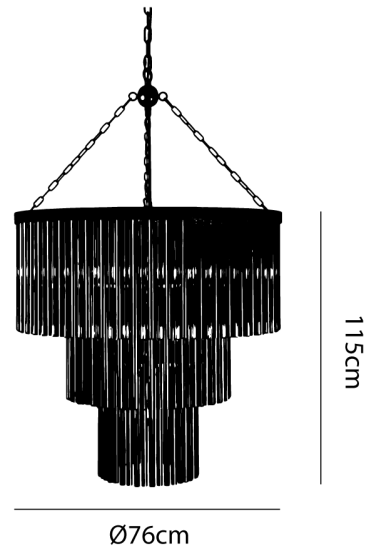

RL S/MINNEAPOLIS/13/SILVER/CLEAR

Minneapolis Chandelier

by

The Minneapolis is an elegant decorative chandelier reminiscent of art deco designs. Three tiers of metal and clear glass rods encircle the light source and act as diffuser, creating a subtle ambient lighting effect. The large size of the Minneapolis makes it ideal for feature lighting applications in large open spaces. Available in painted antique silver finish.

Supplier	Studio Italia
Country	China
SKU	RL S/MINNEAPOLIS/13/SILVER/CLEAR
Finish	Silver

Product Dimensions

Materials	Glass	Source	13 x E14 40W (Max)	Dimming	Dependent on globe
------------------	-------	---------------	--------------------	----------------	--------------------