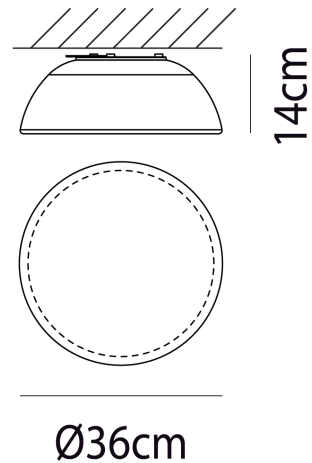

Designer	Renato Toso, Noti Massari E Associatti
Supplier	Vistosi
Country	Italy
SKU	VI PL/INFINITA/36
Size	36cm

Product Dimensions

Weight	3kg
IP Rating	IP20

Materials	Blown Glass
Dimming	Dependent on globe

Source	1 x E27 77W (Max)
---------------	-------------------