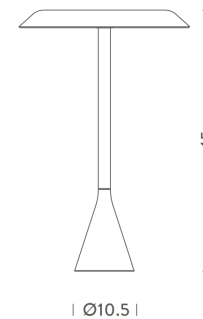

NE LT/PANAL/WH

## Panama Table Lamp

by Euga Design

Panama is a table lamp with an LED source for widespread lighting. Made of aluminum, Panama is equipped with a polycarbonate reflector with anti-glare treatment and is suitable for both domestic and work environments.

### Product Dimensions

**Weight** 2.5kg**Colour Temp** 2700K**Emission** down, diffused**Materials** Aluminium**Output** 1010lm**IP Rating** IP20**Source** 14W LED**CRI** 85**Notes** cable length 2m, switch on cable