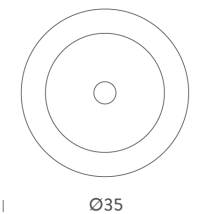

NE LT/PANAL/WH

## Panama Table Lamp

by Euga Design

Panama is a table lamp with an LED source for widespread lighting. Made of aluminum, Panama is equipped with a polycarbonate reflector with anti-glare treatment and is suitable for both domestic and work environments.

### Product Dimensions

**Weight** 2.5kg**Colour Temp** 2700K**Emission** down, diffused**Materials** Aluminium**Output** 1010lm**IP Rating** IP20**Source** 14W LED**CRI** 85**Notes** cable length 2m, switch on cable