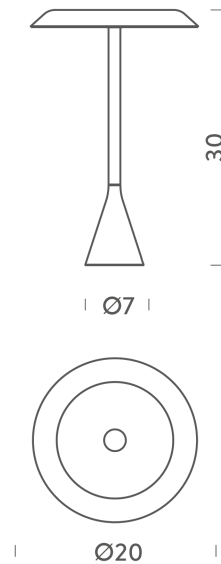

NE LT/PANA/S/W

Panama Mini Table Lamp

by Euga Design

Panama Mini is a table lamp with an LED source for widespread lighting. Made of aluminum, Panama Mini is equipped with a polycarbonate reflector with anti-glare treatment and is suitable for both domestic and work environments.

Designer	Euga Design
Supplier	Nemo
Country	Italy
SKU	NE LT/PANA/S/W
Finish	White

Product Dimensions

Weight	1.2kg
Colour Temp	2700K
Emission	down, diffused

Materials	Aluminium
Output	920lm
IP Rating	IP20

Source	13W LED
CRI	85
Notes	cable length 1.5m, switch on cable