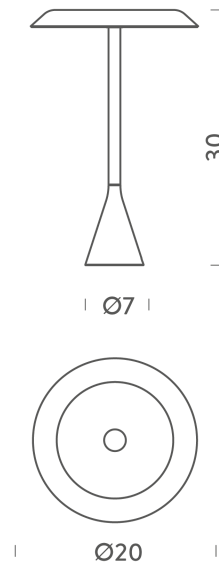

NE LT/PANA/S/W

## Panama Mini Table Lamp

by Euga Design

Panama Mini is a table lamp with an LED source for widespread lighting. Made of aluminum, Panama Mini is equipped with a polycarbonate reflector with anti-glare treatment and is suitable for both domestic and work environments.

### Product Dimensions

<b>Weight</b>	1.2kg
<b>Colour Temp</b>	2700K
<b>Emission</b>	down, diffused

<b>Materials</b>	Aluminium
<b>Output</b>	920lm
<b>IP Rating</b>	IP20

<b>Source</b>	13W LED
<b>CRI</b>	85
<b>Notes</b>	cable length 1.5m, switch on cable