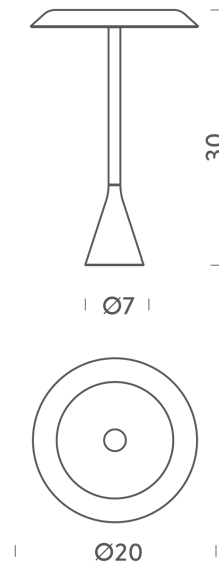

NE LT/PANA/S/W

## Panama Mini Table Lamp

by Euga Design

Panama Mini is a table lamp with an LED source for widespread lighting. Made of aluminum, Panama Mini is equipped with a polycarbonate reflector with anti-glare treatment and is suitable for both domestic and work environments.

### Product Dimensions

<b>Weight</b>	1.2kg	<b>Materials</b>	Aluminium	<b>Source</b>	13W LED
<b>Colour Temp</b>	2700K	<b>Output</b>	920lm	<b>CRI</b>	85
<b>Emission</b>	down, diffused	<b>IP Rating</b>	IP20	<b>Notes</b>	cable length 1.5m, switch on cable