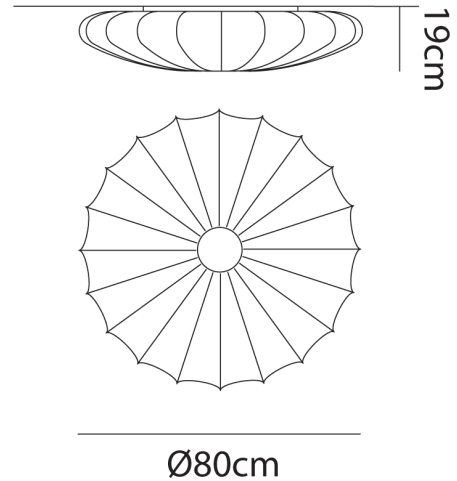

AX PL/MUSE/80/FIORI

Muse Ceiling & Wall Light

by Sandro Santantonio

Muse by Axolight is a surface mounted Wall or Ceiling Light with an internal wire framed structure and covering made of a removable and washable silk elastic fabric. Muse is a highly versatile fitting available in a wide variety of finish and size options. Made in Italy.

Designer	Sandro Santantonio
Supplier	Axo Light
Country	Italy
SKU	AX PL/MUSE/80/FIORI
Size	80cm
Finish	Flower

Product Dimensions

Weight	4kg	Materials	Fabric	Source	3 x E27 42W (Max)
IP Rating	IP20	Dimming	Dependent on globe		