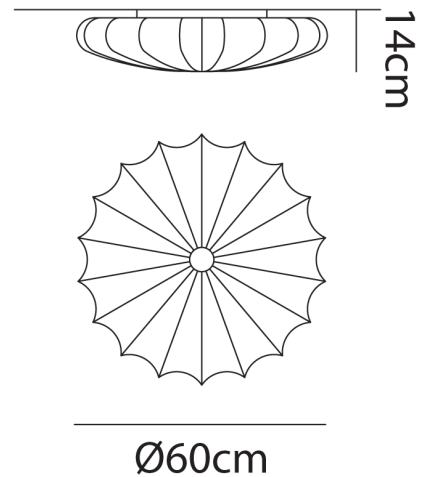

## Muse Ceiling & Wall Light

by Sandro Santantonio

Muse by Axolight is a surface mounted Wall or Ceiling Light with an internal wire framed structure and covering made of a removable and washable silk elastic fabric. Muse is a highly versatile fitting available in a wide variety of finish and size options. Made in Italy.

<b>Designer</b>	Sandro Santantonio
<b>Supplier</b>	Axo Light
<b>Country</b>	Italy
<b>SKU</b>	AX PL/MUSE/60/ORANGE
<b>Size</b>	60cm
<b>Finish</b>	Orange

### Product Dimensions

<b>Weight</b>	1.5kg
<b>IP Rating</b>	IP20

<b>Materials</b>	Fabric
<b>Dimming</b>	Dependent on globe

<b>Source</b>	2 x E27 42W (Max)
---------------	-------------------