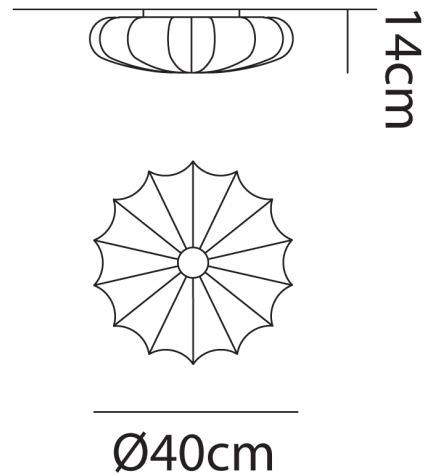

AX PL/MUSE/40/FIORI

Muse Ceiling & Wall Light

by Sandro Santantonio

Muse by Axolight is a surface mounted Wall or Ceiling Light with an internal wire framed structure and covering made of a removable and washable silk elastic fabric. Muse is a highly versatile fitting available in a wide variety of finish and size options. Made in Italy.

Designer	Sandro Santantonio
Supplier	Axo Light
Country	Italy
SKU	AX PL/MUSE/40/FIORI
Size	40cm
Finish	Flower

Product Dimensions

Weight	1kg
IP Rating	IP20

Materials	Fabric
Dimming	Dependent on globe

Source	1 x E27 42W (Max)
---------------	-------------------