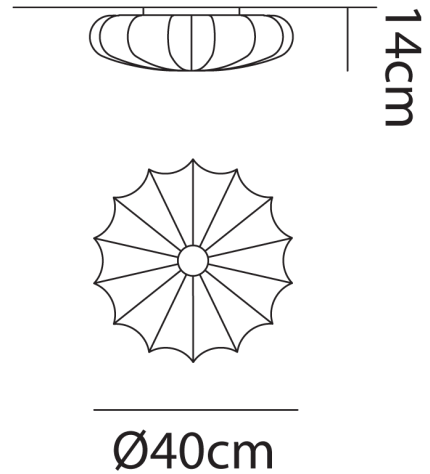

AX PL/MUSE/40/FIORI

Muse Ceiling & Wall Light

by Sandro Santantonio

Muse by Axolight is a surface mounted Wall or Ceiling Light with an internal wire framed structure and covering made of a removable and washable silk elastic fabric. Muse is a highly versatile fitting available in a wide variety of finish and size options. Made in Italy.

| | |
|-----------------|---------------------|
| Designer | Sandro Santantonio |
| Supplier | Axo Light |
| Country | Italy |
| SKU | AX PL/MUSE/40/FIORI |
| Size | 40cm |
| Finish | Flower |

Product Dimensions

| | |
|------------------|------|
| Weight | 1kg |
| IP Rating | IP20 |

| | |
|------------------|--------------------|
| Materials | Fabric |
| Dimming | Dependent on globe |

| | |
|---------------|-------------------|
| Source | 1 x E27 42W (Max) |
|---------------|-------------------|