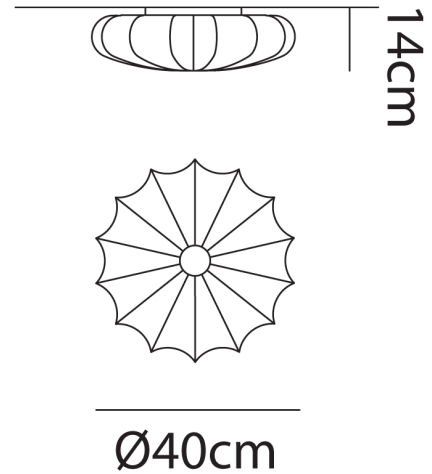

## Muse Ceiling & Wall Light

by Sandro Santantonio

Muse by Axolight is a surface mounted Wall or Ceiling Light with an internal wire framed structure and covering made of a removable and washable silk elastic fabric. Muse is a highly versatile fitting available in a wide variety of finish and size options. Made in Italy.

<b>Designer</b>	Sandro Santantonio
<b>Supplier</b>	Axo Light
<b>Country</b>	Italy
<b>SKU</b>	AX PL/MUSE/40/FIORI
<b>Size</b>	40cm
<b>Finish</b>	Flower

### Product Dimensions

<b>Weight</b>	1kg
<b>IP Rating</b>	IP20

<b>Materials</b>	Fabric
<b>Dimming</b>	Dependent on globe

<b>Source</b>	1 x E27 42W (Max)
---------------	-------------------