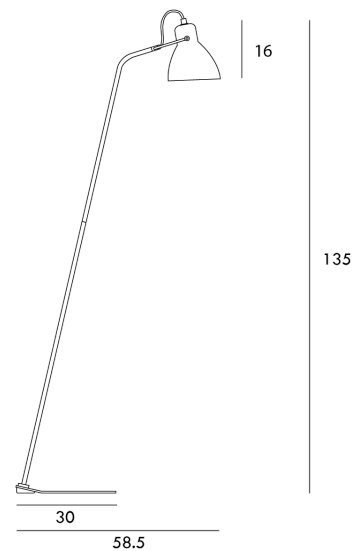

SE PT/LAITO/WH/BR

Laito Full Floor Lamp

by

Laito is inspired by vintage lamp design. With a sturdy aluminium body and opal shade, the Laito boasts an updated classic look without compromising function. The specially designed fishbone structure enhances balance and allows rotation in the lampshade. Available in black body and base with white shade or brass body and white base with white shade.

Supplier	Seed Design
Country	Taiwan
SKU	SE PT/LAITO/WH/BR
Finish	White & Brass

Product Dimensions

Materials	Aluminium	Source	1 x E27 60W	Notes	Adjustable shade, ON/OFF foot switch
------------------	-----------	---------------	-------------	--------------	--------------------------------------