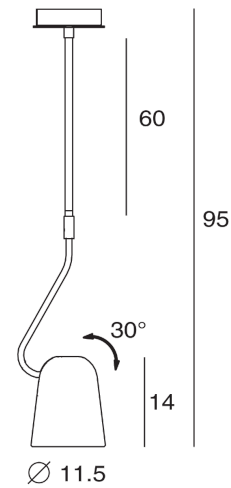

Dobi Rod Pendant

by Chao-Cheng Chen

Dobi rod pendant by SEED Design is an extension of the Dodo collection, a design inspired by the comical bird from Alice in wonderland. Like the Dodo, the Dobi is equipped with dip switch, adjustable shade, and elongated dome shape which will soften a space. Unlike the standard Dobi pendant light, this version is supported by a fixed steel rod (60cm from canopy to shade base). Available in three finishes. Design by Chao-Cheng Chan.

Designer	Chao-Cheng Chen
Supplier	Seed Design
Country	Taiwan
SKU	SE S/DOBI/60/COP/BK
Finish	Copper & Black

Product Dimensions

Materials	Steel	Source	1 x E14 30W (Max)	Dimming	Dependent on globe
Notes	Adjustable shade				