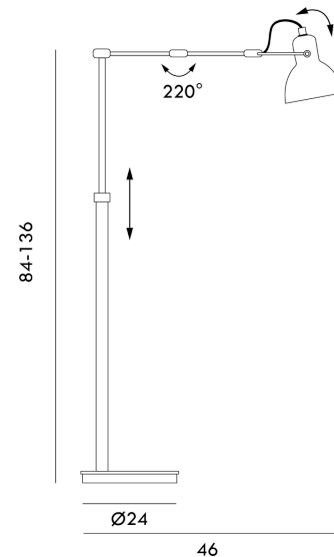

SE PT/LAITO/MIN/WH/BR

Laito Mini Floor Lamp

by

Laito is inspired by vintage lamp design. With a sturdy aluminium body and opal shade, the Laito boasts an updated classic look without compromising function. The specially designed fishbone structure enhances balance and allows rotation in the lampshade, while the arm provides additional adjustability. Available in black body and base with white shade or brass body and white base with white shade.

Supplier	Seed Design
Country	Taiwan
SKU	SE PT/LAITO/MIN/WH/BR
Finish	White & Brass

Product Dimensions

Materials	Aluminium	Source	1 x G9 33W
------------------	-----------	---------------	------------

Notes	Adjustable height, swinging arm, inline switch.
--------------	---