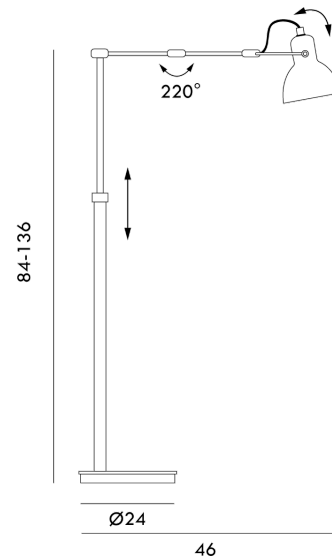

## Laito Mini Floor Lamp

by

Laito is inspired by vintage lamp design. With a sturdy aluminium body and opal shade, the Laito boasts an updated classic look without compromising function. The specially designed fishbone structure enhances balance and allows rotation in the lampshade, while the arm provides additional adjustability. Available in black body and base with white shade or brass body and white base with white shade.

### Product Dimensions

<b>Materials</b>	Aluminium	<b>Source</b>	1 x G9 33W
------------------	-----------	---------------	------------

<b>Notes</b>	Adjustable height, swinging arm, inline switch.
--------------	---