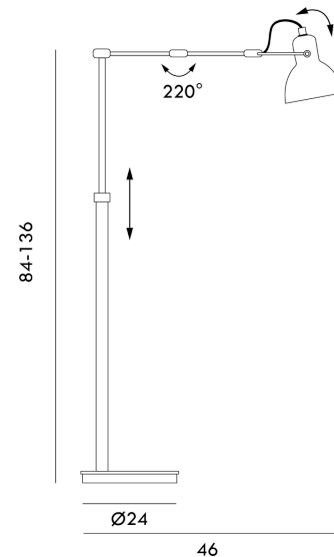

SE PT/LAITO/MIN/BK

Laito Mini Floor Lamp

by

Laito is inspired by vintage lamp design. With a sturdy aluminium body and opal shade, the Laito boasts an updated classic look without compromising function. The specially designed fishbone structure enhances balance and allows rotation in the lampshade, while the arm provides additional adjustability. Available in black body and base with white shade or brass body and white base with white shade.

Supplier	Seed Design
Country	Taiwan
SKU	SE PT/LAITO/MIN/BK
Finish	White & Black

Product Dimensions

Materials	Aluminium	Source	1 x G9 33W
------------------	-----------	---------------	------------

Notes	Adjustable height, swinging arm, inline switch.
--------------	---