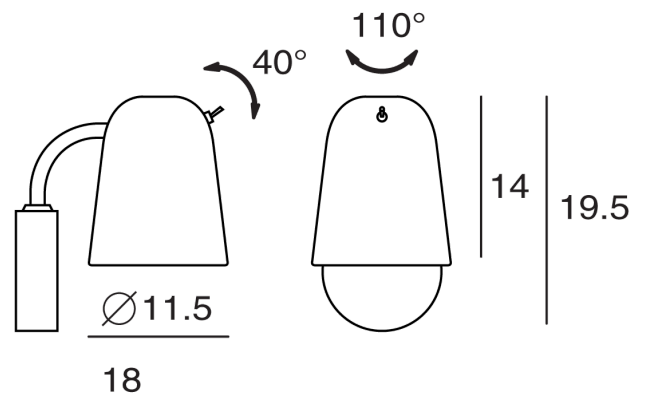

SE A/DOBI/BLACK

Dobi Wall Light

by Chao-Cheng Chen

Dobi wall light by SEED Design is an extension of the Dodo collection, a design inspired by the comical bird from Alice in wonderland. Like the Dodo, the Dobi is equipped with dip switch, adjustable shade, and elongated dome shape which softens a space. Available in a variety of finishes. Design by Chao-Cheng Chan.

Designer	Chao-Cheng Chen
Supplier	Seed Design
Country	Taiwan
SKU	SE A/DOBI/BLACK
Finish	Black

Product Dimensions

Materials	Steel	Source	1 x E14 30W (Max)	Dimming	Dependent on globe
Notes	Adjustable head				