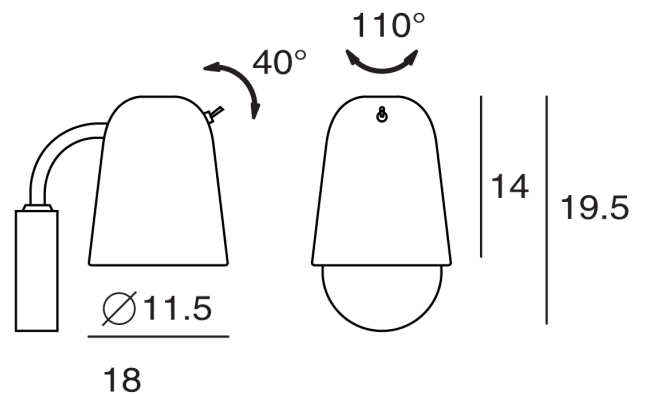

SE A/DOBI/BRASS/BLACK

Dobi Wall Light

by Chao-Cheng Chen

Dobi wall light by SEED Design is an extension of the Dodo collection, a design inspired by the comical bird from Alice in wonderland. Like the Dodo, the Dobi is equipped with dip switch, adjustable shade, and elongated dome shape which softens a space. Available in a variety of finishes. Design by Chao-Cheng Chan.

Designer	Chao-Cheng Chen
Supplier	Seed Design
Country	Taiwan
SKU	SE A/DOBI/BRASS/BLACK
Finish	Brass & Black

Product Dimensions

Materials	Steel	Source	1 x E14 30W (Max)	Dimming	Dependent on globe
Notes	Adjustable head				