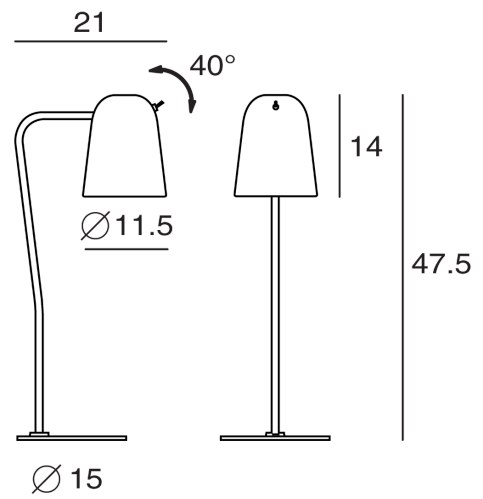

## Dobi Table Lamp

by Chao-Cheng Chen

Dobi table lamp by SEED Design is an extension of the Dodo collection, a design inspired by the comical bird from Alice in wonderland. Like the Dodo, the Dobi is equipped with dip switch, adjustable lamp shade, and elongated dome shape which will soften a space. Ideal as an accent lamp or study lamp. Available in black or white options. Design by Chao-Cheng Chan.

### Product Dimensions

|                  |       |               |                   |              |                  |
|------------------|-------|---------------|-------------------|--------------|------------------|
| <b>Materials</b> | Steel | <b>Source</b> | 1 x E14 30W (Max) | <b>Notes</b> | Adjustable shade |
|------------------|-------|---------------|-------------------|--------------|------------------|