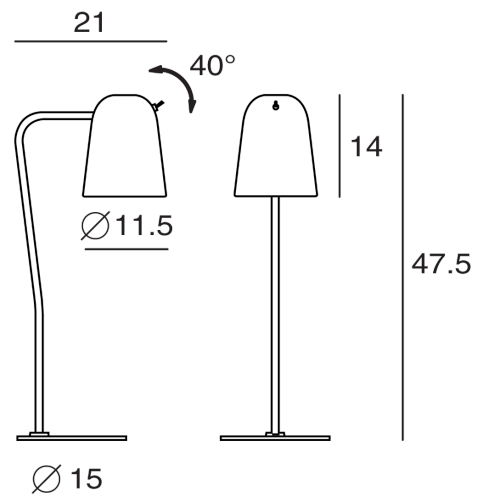

## Dobi Table Lamp

by Chao-Cheng Chen

Dobi table lamp by SEED Design is an extension of the Dodo collection, a design inspired by the comical bird from Alice in wonderland. Like the Dodo, the Dobi is equipped with dip switch, adjustable lamp shade, and elongated dome shape which will soften a space. Ideal as an accent lamp or study lamp. Available in black or white options. Design by Chao-Cheng Chan.

### Product Dimensions

<b>Materials</b>	Steel	<b>Source</b>	1 x E14 30W (Max)	<b>Notes</b>	Adjustable shade
------------------	-------	---------------	-------------------	--------------	------------------