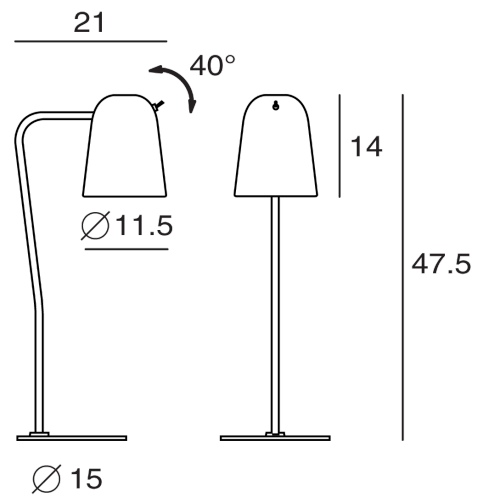

## Dobi Table Lamp

by Chao-Cheng Chen

Dobi table lamp by SEED Design is an extension of the Dodo collection, a design inspired by the comical bird from Alice in wonderland. Like the Dodo, the Dobi is equipped with dip switch, adjustable lamp shade, and elongated dome shape which will soften a space. Ideal as an accent lamp or study lamp. Available in black or white options. Design by Chao-Cheng Chan.

### Product Dimensions

|                  |       |               |                   |              |                  |
|------------------|-------|---------------|-------------------|--------------|------------------|
| <b>Materials</b> | Steel | <b>Source</b> | 1 x E14 30W (Max) | <b>Notes</b> | Adjustable shade |
|------------------|-------|---------------|-------------------|--------------|------------------|