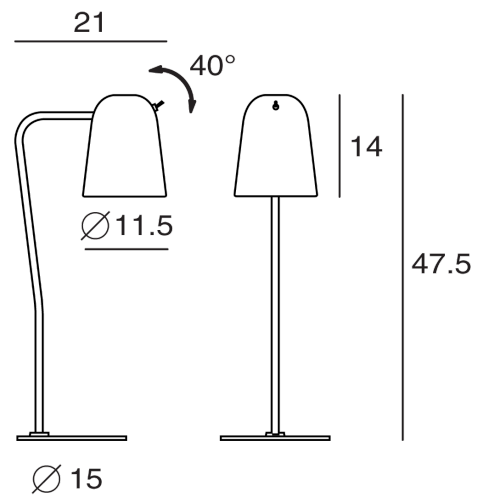

SE LT/DOBI/BK

Dobi Table Lamp

by Chao-Cheng Chen

Dobi table lamp by SEED Design is an extension of the Dodo collection, a design inspired by the comical bird from Alice in wonderland. Like the Dodo, the Dobi is equipped with dip switch, adjustable lamp shade, and elongated dome shape which will soften a space. Ideal as an accent lamp or study lamp. Available in black or white options. Design by Chao-Cheng Chan.

Designer	Chao-Cheng Chen
Supplier	Seed Design
Country	Taiwan
SKU	SE LT/DOBI/BK
Finish	Black

Product Dimensions

Materials	Steel	Source	1 x E14 30W (Max)	Notes	Adjustable shade
------------------	-------	---------------	-------------------	--------------	------------------