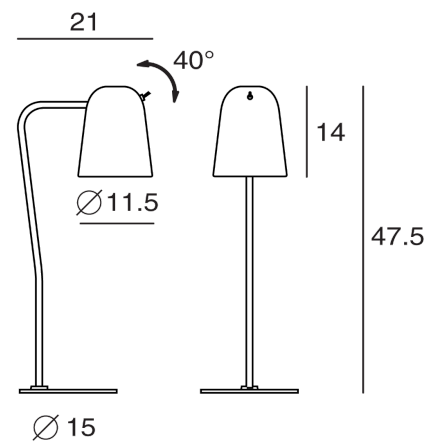

Dobi Table Lamp

by Chao-Cheng Chen

Dobi table lamp by SEED Design is an extension of the Dodo collection, a design inspired by the comical bird from Alice in wonderland. Like the Dodo, the Dobi is equipped with dip switch, adjustable lamp shade, and elongated dome shape which will soften a space. Ideal as an accent lamp or study lamp. Available in three finish options. Design by Chao-Cheng Chan.

Designer	Chao-Cheng Chen
Supplier	Seed Design
Country	Taiwan
SKU	SE LT/DOBI/BRA/BK
Finish	Black & Brass

Product Dimensions

Materials	Steel	Source	1 x E14 30W (Max)	Notes	Adjustable shade
------------------	-------	---------------	-------------------	--------------	------------------