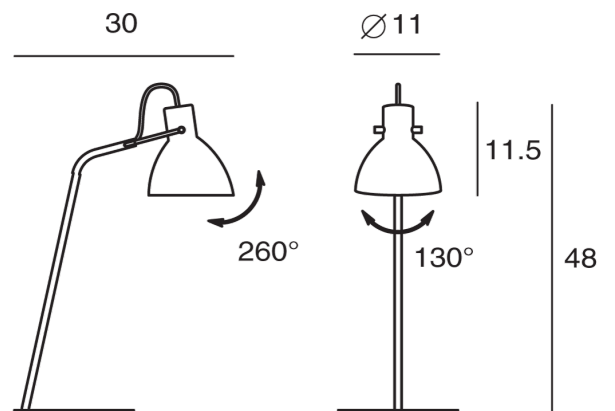

## Conrad Mini Table Lamp

by Chao-Cheng Chen

Mini version of the Conrad Table Lamp. An architectural designed desk lamp with an adjustable head. Available in a black finish with black cable and inline on/off switch.

### Product Dimensions

<b>Materials</b>	Aluminium	<b>Source</b>	1 x E14 30W (Max)	<b>Notes</b>	In-line switch
------------------	-----------	---------------	-------------------	--------------	----------------