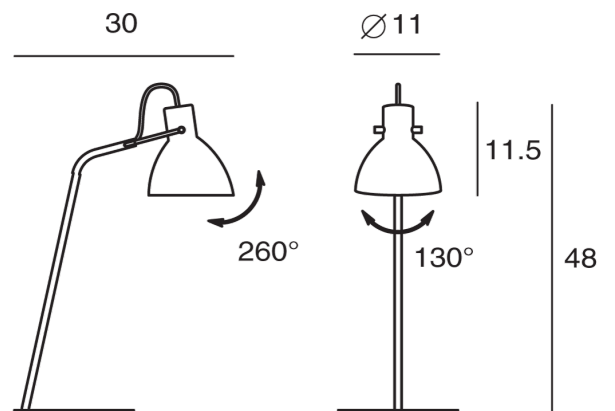

SE LT/CONRAD/MIN/BK

Conrad Mini Table Lamp

by Chao-Cheng Chen

Mini version of the Conrad Table Lamp. An architectural designed desk lamp with an adjustable head. Available in a black finish with black cable and inline on/off switch.

Designer	Chao-Cheng Chen
Supplier	Seed Design
Country	Taiwan
SKU	SE LT/CONRAD/MIN/BK
Finish	Black

Product Dimensions

Materials	Aluminium	Source	1 x E14 30W (Max)	Notes	In-line switch
------------------	-----------	---------------	-------------------	--------------	----------------