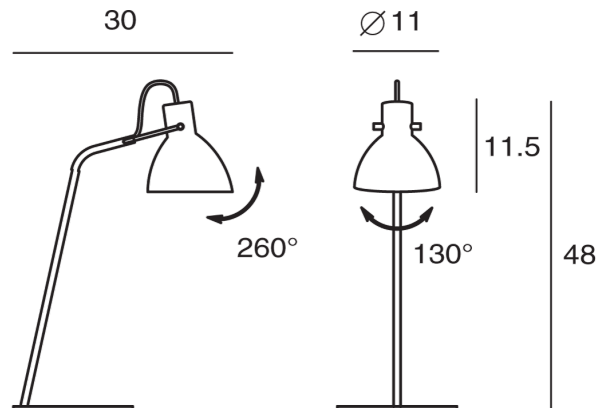

Conrad Mini Table Lamp

by Chao-Cheng Chen

Mini version of the Conrad Table Lamp. An architectural designed desk lamp with an adjustable head. Available in a black or white finish with black cable and inline on/off switch.

Designer	Chao-Cheng Chen
Supplier	Seed Design
Country	Taiwan
SKU	SE LT/CONRAD/MIN/WH
Finish	White

Product Dimensions

Materials	Aluminium	Source	1 x E14 30W (Max)	Notes	In-line switch
------------------	-----------	---------------	-------------------	--------------	----------------