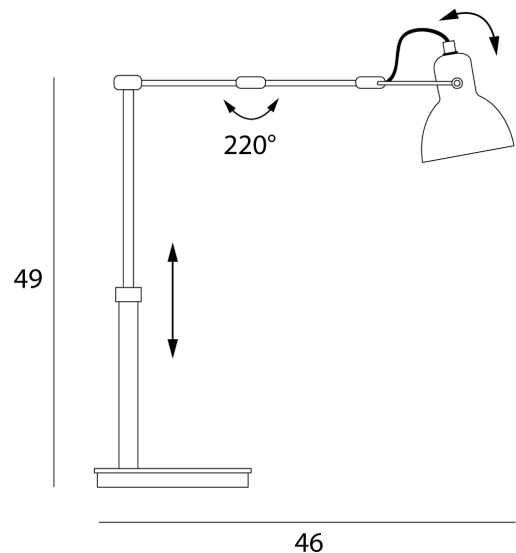

SE LT/LAITO/MIN/BK

Laito Mini Table Lamp

by

Laito is inspired by vintage lamp design. With a sturdy aluminium body and opal shade, the Laito boasts an updated classic look without compromising function. The specially designed fishbone structure enhances balance and allows rotation in the lampshade, while the arm provides additional adjustability. Available in black body and base with white shade or brass body and white base with white shade.

Supplier	Seed Design
Country	Taiwan
SKU	SE LT/LAITO/MIN/BK
Finish	White & Black

Product Dimensions

Materials	Aluminium	Source	1 x G9 33W	Notes	Adjustable shade, height and arm, in-line switch.
------------------	-----------	---------------	------------	--------------	---