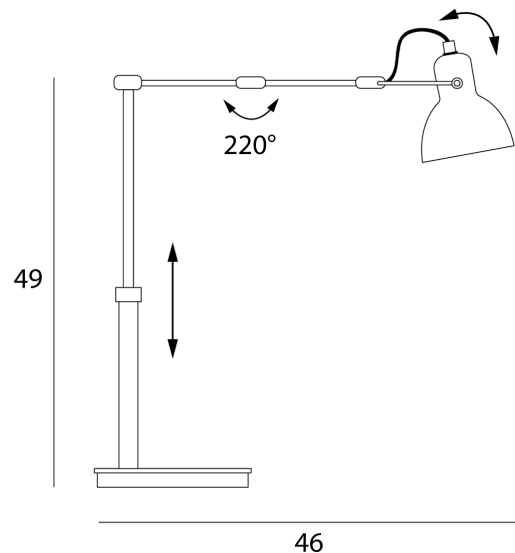

SE LT/LAITO/MIN/BK

Laito Mini Table Lamp

by

Laito is inspired by vintage lamp design. With a sturdy aluminium body and opal shade, the Laito boasts an updated classic look without compromising function. The specially designed fishbone structure enhances balance and allows rotation in the lampshade, while the arm provides additional adjustability. Available in black body and base with white shade or brass body and white base with white shade.

Supplier	Seed Design
Country	Taiwan
SKU	SE LT/LAITO/MIN/BK
Finish	White & Black

Product Dimensions

Materials	Aluminium	Source	1 x G9 33W	Notes	Adjustable shade, height and arm, in-line switch.
------------------	-----------	---------------	------------	--------------	---