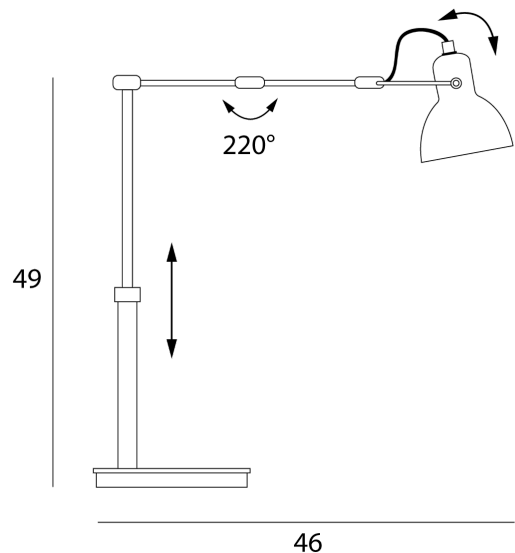

## Laito Mini Table Lamp

by

Laito is inspired by vintage lamp design. With a sturdy aluminium body and opal shade, the Laito boasts an updated classic look without compromising function. The specially designed fishbone structure enhances balance and allows rotation in the lampshade, while the arm provides additional adjustability. Available in black body and base with white shade or brass body and white base with white shade.

<b>Supplier</b>	Seed Design
<b>Country</b>	Taiwan
<b>SKU</b>	SE LT/LAITO/MIN/BK
<b>Finish</b>	White & Black

Product Dimensions

<b>Materials</b>	Aluminium	<b>Source</b>	1 x G9 33W	<b>Notes</b>	Adjustable shade, height and arm, in-line switch.
------------------	-----------	---------------	------------	--------------	---