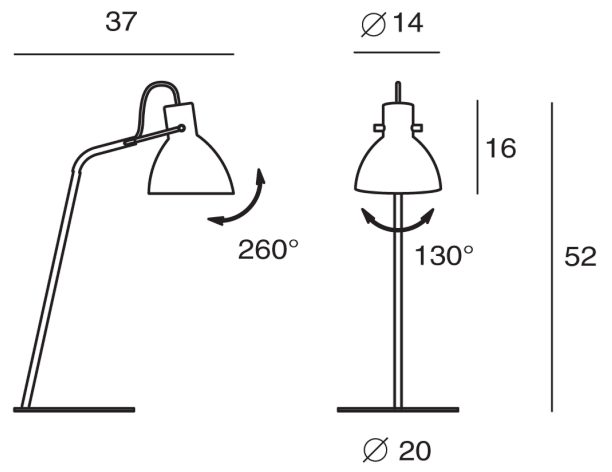

SE LT/CONRAD/GOLD/BLACK

Conrad Table Lamp

by Chao-Cheng Chen

An architectural designed desk lamp with an adjustable head. Available in a black finish with Brass wishbone with black cable and inline switch.

Designer	Chao-Cheng Chen
Supplier	Seed Design
Country	Taiwan
SKU	SE LT/CONRAD/GOLD/BLACK
Finish	Black

Product Dimensions

Materials	Aluminium	Source	1 x E27 60W (Max)	Notes	Black in-line switch
------------------	-----------	---------------	-------------------	--------------	----------------------