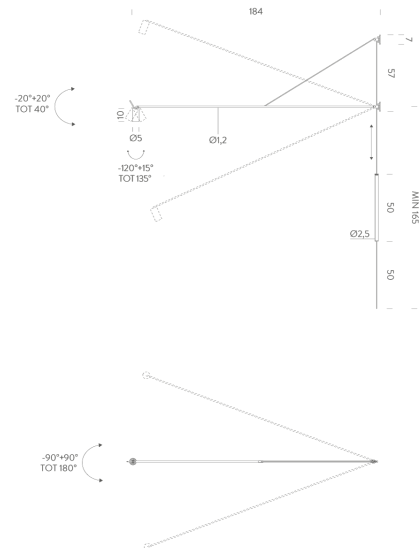

NE A/SWAN/BLACK

Swan Wall Light

by Bernhard Osann

Swan is a dimmable LED wall light for direct lighting. Comprised of a single arm which rotates 40 degrees vertically, with a leathered counterbalance, and 180 degrees horizontally. Its directable cylindric head provides flexibility to orientate the light beam, with optional honeycomb filter for antiglare. The minimalist aluminium structure is painted matte black for contemporary installations. Comes with 3.5m of cable with an inline dimmer switch.

Designer	Bernhard Osann
Supplier	Nemo
Country	Italy
SKU	NE A/SWAN/BLACK
Finish	matte black painted

Product Dimensions

Weight	1.5kg	Materials	Aluminium structure, leathered counterweight	Source	15W LED
Colour Temp	2700K	Output	839lm	CRI	90
Emission	orientable 60 degrees	Dimming	Dimmer on cable	Notes	Cable length 3.5m, honeycomb accessory included