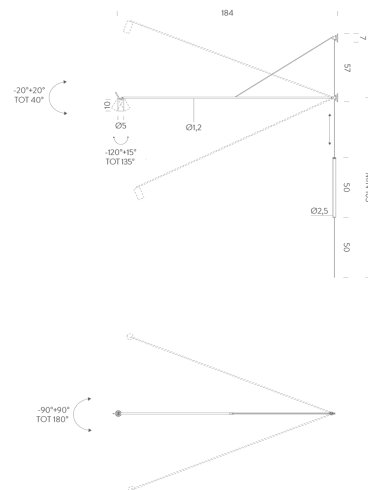

Swan Wall Light

by Bernhard Osann

Swan is a dimmable LED wall light for direct lighting. Comprised of a single arm which rotates 40 degrees vertically, with a leathered counterbalance, and 180 degrees horizontally. Its directable cylindric head provides flexibly to orientate the light beam, with optional honeycomb filter for antiglare. The minimalist aluminium structure is painted matte black for contemporary installations. Comes with 3.5m of cable with an inline dimmer switch.

Designer	Bernhard Osann
Supplier	Nemo
Country	Italy
SKU	NE A/SWAN/BLACK
Finish	matte black painted

Product Dimensions

Materials	Aluminium structure, leathered counterweight	Source	15W LED	Colour Temp	2700K
Output	839lm	CRI	90	Emission	orientable 60 degrees
Dimming	Dimmer on cable	Notes	Cable length 3.5m, honeycomb accessory included		