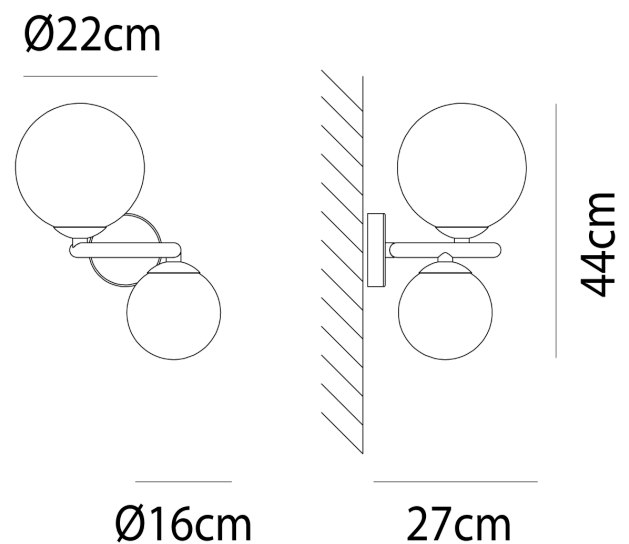

VI A/PUPPETRING/2/BRASS/SMOKE

Puppet Ring Wall Light

by Romani Sacconi Architetti Associati

A re-imagining of the now modern classic Puppet collection, the Puppet Ring wall light is a new innovation from Romani Sacconi Architetti Associati. In line with the original collection, Puppet Ring incorporates delicate mouth blown crystal diffusers, each imbued with an irregular lined degrade finish which produces a soft cloudy pattern on surrounding surfaces. It's unique "ring" like frame imbues the updated collection with an air of contemporary elegance. Wall light available in brass or black frame with smoke, amber, crystal or white glass diffusers.

Designer	Romani Sacconi Architetti Associati
Supplier	Vistosi
Country	Italy
SKU	VI A/PUPPETRING/2/BRASS/SMOKE
Glass Finish	Smoke
Frame Finish	Brass

Product Dimensions

Weight	4kg
IP Rating	IP20

Materials	Blown Glass
Dimming	Dependent on globe

Source	2 x G9 60W (Max)
---------------	------------------