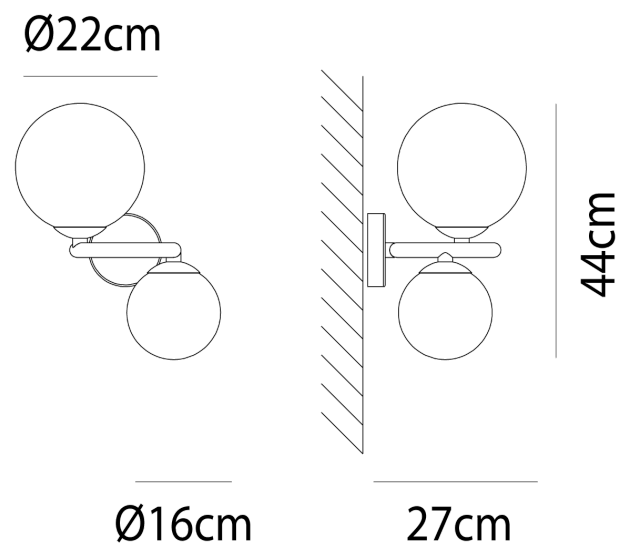

## Puppet Ring Wall Light

by Romani Sacconi Architetti Associati

A re-imagining of the now modern classic Puppet collection, the Puppet Ring wall light is a new innovation from Romani Sacconi Architetti Associati. In line with the original collection, Puppet Ring incorporates delicate mouth blown crystal diffusers, each imbued with an irregular lined degrade finish which produces a soft cloudy pattern on surrounding surfaces. It's unique "ring" like frame imbues the updated collection with an air of contemporary elegance. Wall light available in brass or black frame with smoke, amber, crystal or white glass diffusers.

### Product Dimensions

|                  |      |
|------------------|------|
| <b>Weight</b>    | 4kg  |
| <b>IP Rating</b> | IP20 |

|                  |                    |
|------------------|--------------------|
| <b>Materials</b> | Blown Glass        |
| <b>Dimming</b>   | Dependent on globe |