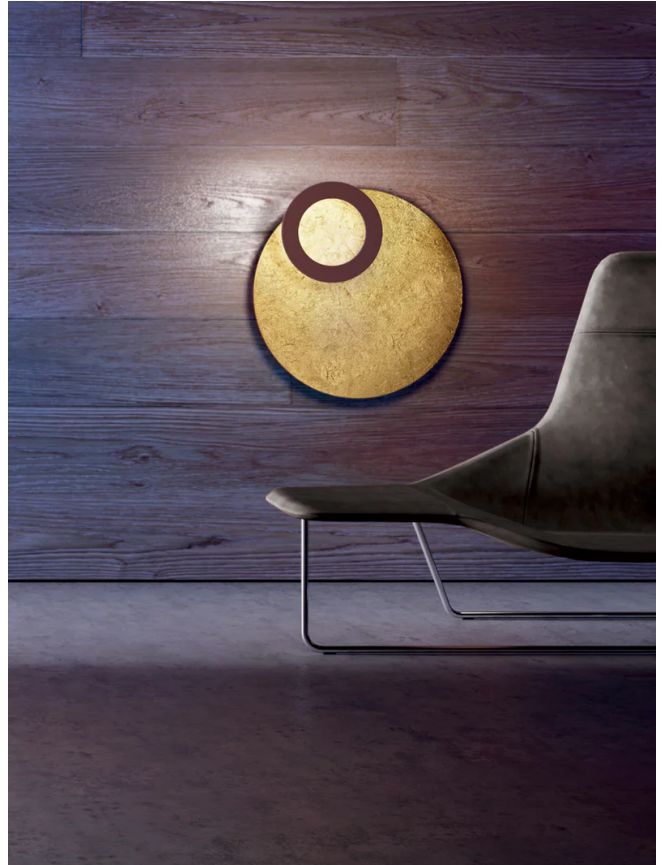

IC A/VERA/50/GOLDLEAF/WHITE

## Vera Large Wall & Ceiling

by Marco Pagnoncelli

The versatile Vera lamp is composed of a large reflective base where a luminous brushed aluminium disc rests. The light disc can be manually rotated 360 degrees, allowing the user to customise illumination. Vera is equipped with a high output LED and can be installed as wall or ceiling lamp. Available in a variety of sizes and finishes for any application. The large size and unique design of the Vera is ideal for feature lighting in contemporary spaces.

<b>Designer</b>	Marco Pagnoncelli
<b>Supplier</b>	Icone
<b>Country</b>	Italy
<b>SKU</b>	IC A/VERA/50/GOLDLEAF/WHITE
<b>Finish</b>	Goldleaf + White