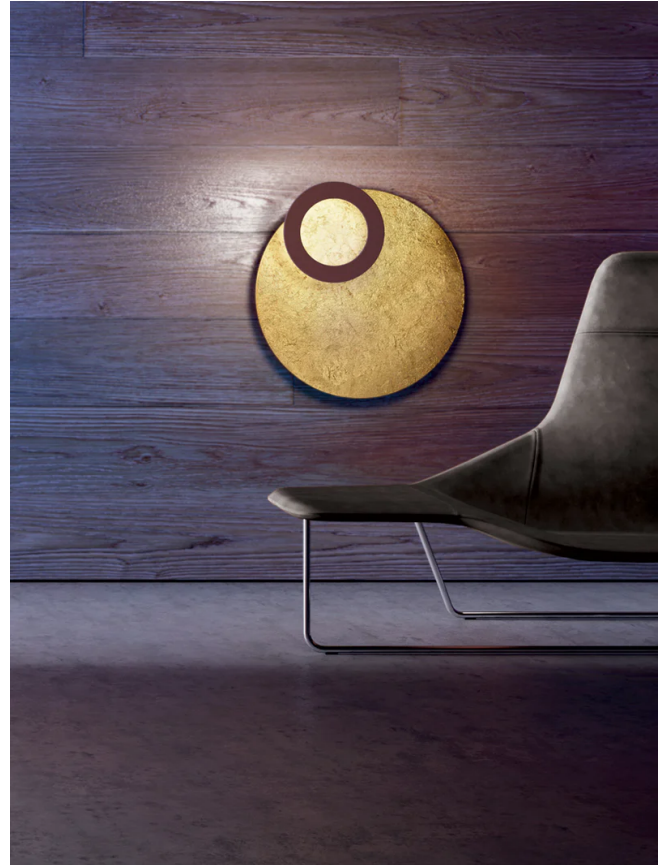

IC A/VERA/50/GOLDLEAF/WHITE

## Vera Large Wall & Ceiling

by Marco Pagnoncelli

The versatile Vera lamp is composed of a large reflective base where a luminous brushed aluminium disc rests. The light disc can be manually rotated 360 degrees, allowing the user to customise illumination. Vera is equipped with a high output LED and can be installed as wall or ceiling lamp. Available in a variety of sizes and finishes for any application. The large size and unique design of the Vera is ideal for feature lighting in contemporary spaces.

<b>Designer</b>	Marco Pagnoncelli
<b>Supplier</b>	Icone
<b>Country</b>	Italy
<b>SKU</b>	IC A/VERA/50/GOLDLEAF/WHITE
<b>Finish</b>	Goldleaf + White