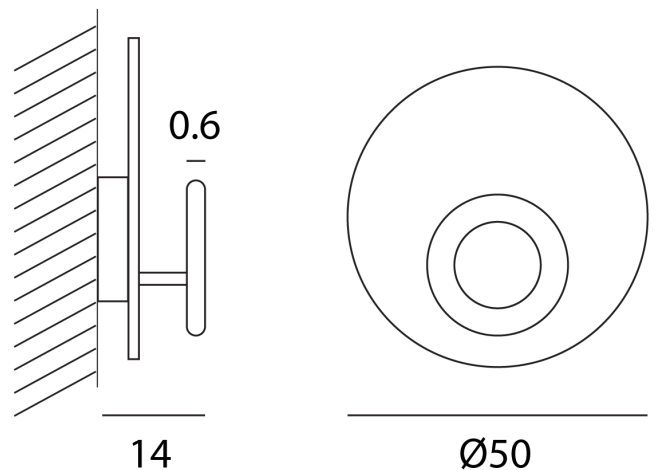

## Vera Large Wall & Ceiling

by Marco Pagnoncelli

The versatile Vera lamp is composed of a large reflective base where a luminous brushed aluminium disc rests. The light disc can be manually rotated 360 degrees, allowing the user to customise illumination. Vera is equipped with a high output LED and can be installed as wall or ceiling lamp. Available in a variety of sizes and finishes for any application. The large size and unique design of the Vera is ideal for feature lighting in contemporary spaces.

### Product Dimensions

<b>Materials</b>	Aluminium
<b>Output</b>	2598lm

<b>Source</b>	16.8W LED
<b>Emission</b>	Indirect light

<b>Colour Temp</b>	3000K
<b>Dimming</b>	TRIAC