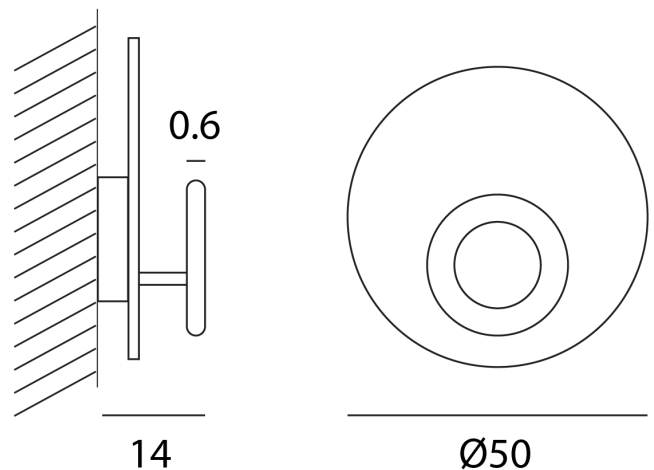

## Vera Large Wall & Ceiling

by Marco Pagnoncelli

The versatile Vera lamp is composed of a large reflective base where a luminous brushed aluminium disc rests. The light disc can be manually rotated 360 degrees, allowing the user to customise illumination. Vera is equipped with a high output LED and can be installed as wall or ceiling lamp. Available in a variety of sizes and finishes for any application. The large size and unique design of the Vera is ideal for feature lighting in contemporary spaces.

### Product Dimensions

<b>Materials</b>	Aluminium	<b>Source</b>	16.8W LED	<b>Colour Temp</b>	3000K
<b>Output</b>	2598lm	<b>Emission</b>	Indirect light	<b>Dimming</b>	TRIAC