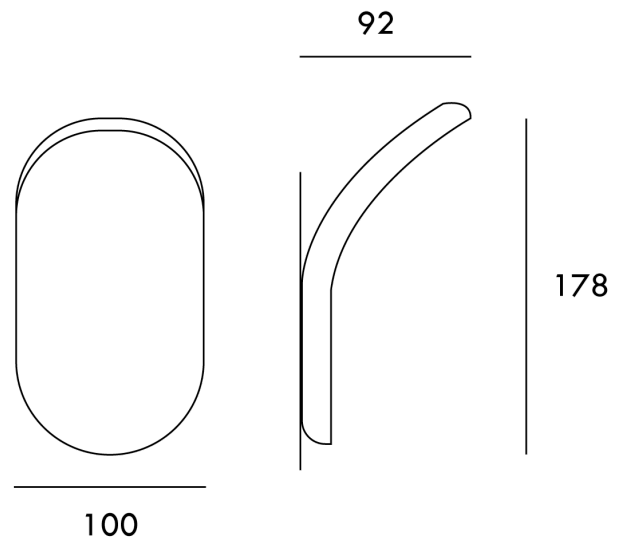

<b>Designer</b>	Serge & Robert Cornelissen
<b>Supplier</b>	Axo Light
<b>Country</b>	Italy
<b>SKU</b>	AX A/LIK/BRZ
<b>Finish</b>	Bronze

Product Dimensions

<b>Weight</b>	0.5kg
<b>Colour Temp</b>	3000K
<b>Emission</b>	Diffused beam

<b>Materials</b>	Aluminium
<b>Output</b>	1350lm
<b>IP Rating</b>	IP20

<b>Source</b>	16.6W LED
<b>CRI</b>	90
<b>Dimming</b>	Trailing Edge