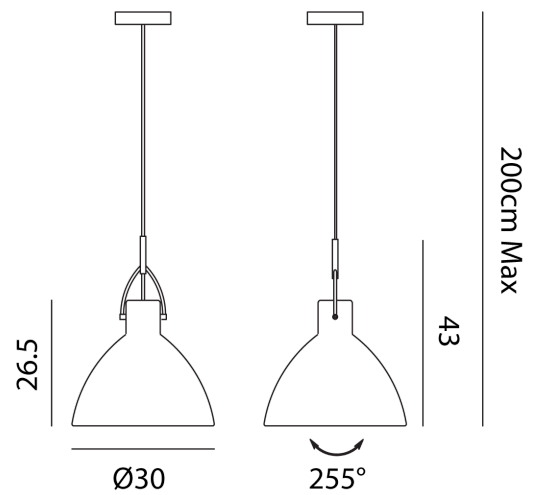

Pacific Pendant

by Seed Design

The Pacific pendant pays homage to vintage banking lamps. It's wishbone-like structure supplements it's classic style while providing adjustability and balance. Perfectly suited for installation above kitchen islands and dining tables, Pacific is available in chrome finish with black flex.

Supplier	Seed Design
Country	Taiwan
SKU	SE S/PACIFIC/CH
Finish	Chrome

Product Dimensions

Materials	Steel	Source	1 x E27 100W	Dimming	Dependent on globe
-----------	-------	--------	--------------	---------	--------------------