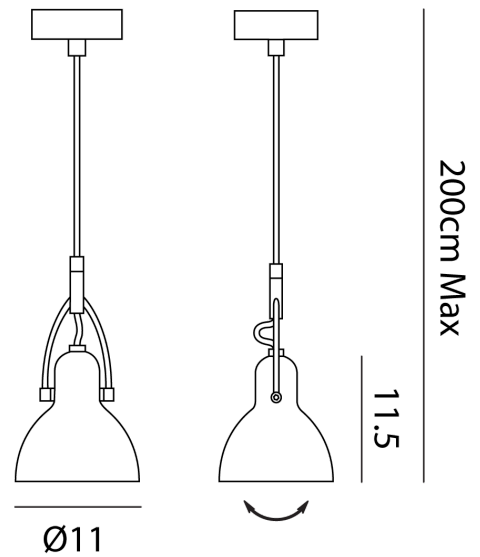

SE S/PACIFIC/MINI/CO/BK

Mini Pacific Pendant

by

A mini version of the pacific pendant. The wishbone-like structure supplements it's classic style while providing adjustability and balance. Available in copper or black finish with black flex.

Supplier	Seed Design
Country	Taiwan
SKU	SE S/PACIFIC/MINI/CO/BK
Finish	Copper with black flex

Product Dimensions

Materials	Steel	Source	1 x E27 46W (Max)	Dimming	Dependent on globe
------------------	-------	---------------	-------------------	----------------	--------------------