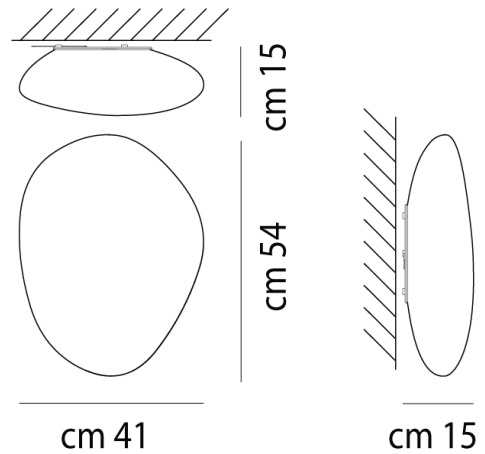

VI PL/NEOCHIC/R

Neochic Wall Ceiling

by Chiaramonte & Marin

The Neochic collection is inspired by the natural effect that water and wind make on stone. The versatile fitting can be installed on ceilings or walls, while its unique and simple form of smooth gradients compliments a contemporary setting. Made of mouth blown glass with matt white finish. Available in a variety of sizes. Design by Chiaromonte & Marin for Vistosi.

Designer	Chiaramonte & Marin
Supplier	Vistosi
Country	Italy
SKU	VI PL/NEOCHIC/R
Size	R

Product Dimensions

Weight	4.5kg	Materials	Blown Glass	Source	2 x E27 77W (Max)
IP Rating	IP20	Dimming	Dependent on globe		