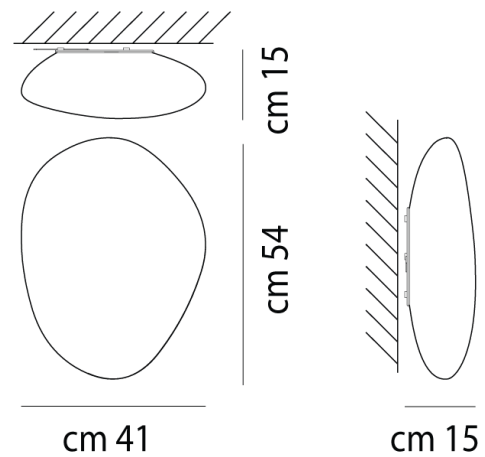

VI PL/NEOCHIC/R

Neochic Wall Ceiling

by Chiaramonte & Marin

The Neochic collection is inspired by the natural effect that water and wind make on stone. The versatile fitting can be installed on ceilings or walls, while it's unique and simple form of smooth gradients compliments a contemporary setting. Made of mouth blown glass with matt white finish. Available in a variety of sizes. Design by Chiaromonte & Marin for Vistosi.

Designer	Chiaramonte & Marin
Supplier	Vistosi
Country	Italy
SKU	VI PL/NEOCHIC/R
Size	R

Product Dimensions

Weight	4.5kg	Materials	Blown Glass	Source	2 x E27 77W (Max)
IP Rating	IP20	Dimming	Dependent on globe		