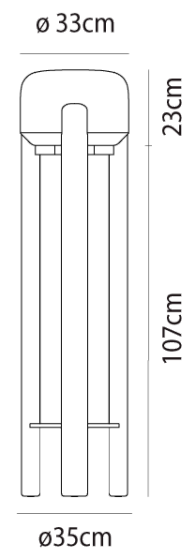

VI PT/SATA/WH

Sata Floor Lamp

by Favaretto&Partners

Designed by Favaretto&Partners for Vistosi, the Sata Floor Lamp is characterized by the combination of hand blown Murano glass accented with a wooden geometric base upon which the light source rests. The elegant design and beautiful materials make the Sata floor lamp perfect for classic or modern spaces where wood tones are the central motif or complimentary accent. Available in white glass with black wood frame or amber glass with natural wood frame. Sata's design is critically acclaimed, having been awarded a GERMAN DESIGN AWARD for 2019 as well as a GOOD DESIGN AWARD in 2017, a global awards program for design excellence run by the Chicago Athenaeum Museum of Architecture and Design.

Designer	Favaretto&Partners
Supplier	Vistosi
Country	Italy
SKU	VI PT/SATA/WH
Finish	White + Black

Product Dimensions

Weight	15kg	Materials	Blown Glass, Wood	Source	1 x E27 70W (Max)
IP Rating	IP20				