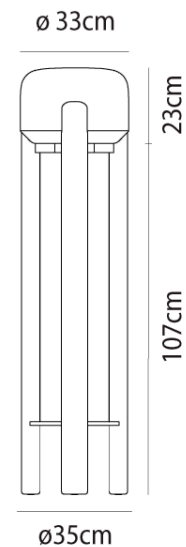

VI PT/SATA/WH

Sata Floor Lamp

by Favaretto&Partners

Designed by Favaretto&Partners for Vistosi, the Sata Floor Lamp is characterized by the combination of hand blown Murano glass accented with a wooden geometric base upon which the light source rests. The elegant design and beautiful materials make the Sata floor lamp perfect for classic or modern spaces where wood tones are the central motif or complimentary accent. Available in white glass with black wood frame or amber glass with natural wood frame. Sata's design is critically acclaimed, having been awarded a GERMAN DESIGN AWARD for 2019 as well as a GOOD DESIGN AWARD in 2017, a global awards program for design excellence run by the Chicago Athenaeum Museum of Architecture and Design.

Designer	Favaretto&Partners
Supplier	Vistosi
Country	Italy
SKU	VI PT/SATA/WH
Finish	White + Black

Product Dimensions

Weight	15kg	Materials	Blown Glass, Wood	Source	1 x E27 70W (Max)
IP Rating	IP20				