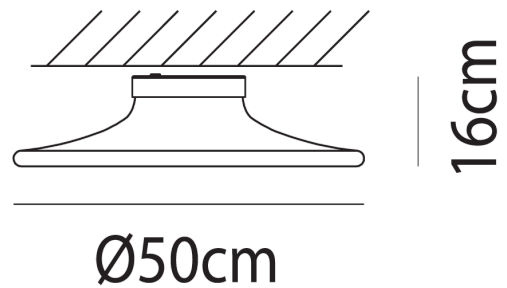

Product Dimensions

|                    |       |
|--------------------|-------|
| <b>Weight</b>      | 5kg   |
| <b>Colour Temp</b> | 3000K |
| <b>Dimming</b>     | PHASE |

|                  |             |
|------------------|-------------|
| <b>Materials</b> | Blown Glass |
| <b>Output</b>    | 1600lm      |