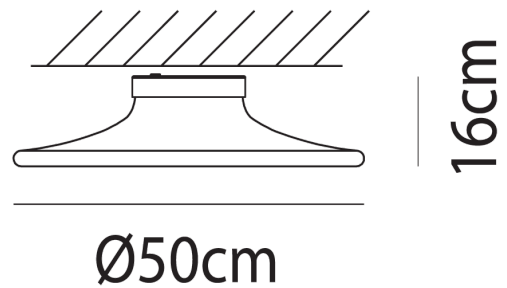

<b>Designer</b>	Pio and Tito Toso
<b>Supplier</b>	Vistosi
<b>Country</b>	Italy
<b>SKU</b>	VI PL/INCANTO/WHITE
<b>Finish</b>	White

Product Dimensions

<b>Weight</b>	5kg
<b>Colour Temp</b>	3000K
<b>Dimming</b>	PHASE

<b>Materials</b>	Blown Glass
<b>Output</b>	1600lm

<b>Source</b>	12W LED
<b>IP Rating</b>	IP20