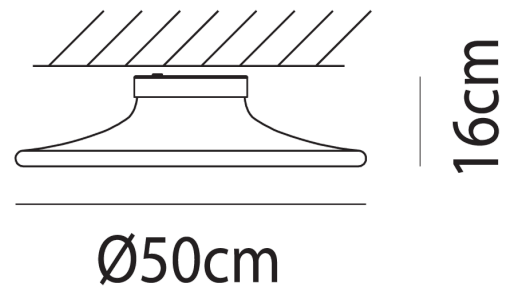

VI PL/INCANTO/WHITE

Incanto Ceiling Light

by Pio and Tito Toso

Expertly crafted, Incanto is composed of a mouth-blown crystal carollas. The stem develops thinly and then opens up in a mouth with crystal profiles. An LED source lights up the white shaded glass. Neutral tones and simple lines make it possible to contextualise Incanto within environments of a diverse styles.

Designer	Pio and Tito Toso
Supplier	Vistosi
Country	Italy
SKU	VI PL/INCANTO/WHITE
Finish	White

Product Dimensions

Weight	5kg
Colour Temp	3000K
Dimming	PHASE

Materials	Blown Glass
Output	1600lm

Source	12W LED
IP Rating	IP20