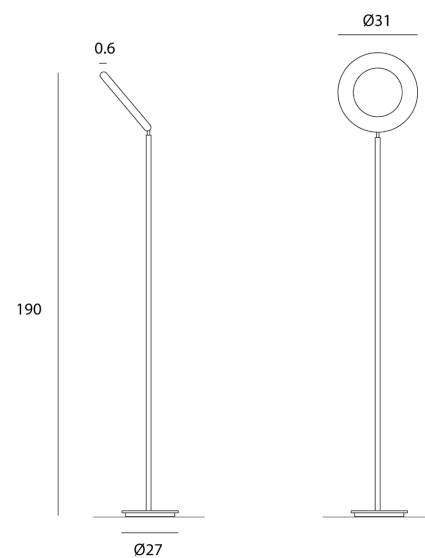

IC PT/VERA/WH

Vera Floor Lamp

by Marco Pagnoncelli

Best positioned in front of a surface, Vera washes a wall with ambient light emitted from the light disc. Aluminium construction with a high output 25.2W LED source. The unique design of the Vera makes it well suited to contemporary spaces.

Designer	Marco Pagnoncelli
Supplier	Icone
Country	Italy
SKU	IC PT/VERA/WH
Finish	White

Product Dimensions

Materials	Aluminium	Source	25.2W LED	Colour Temp	3000K
Output	3897lm				