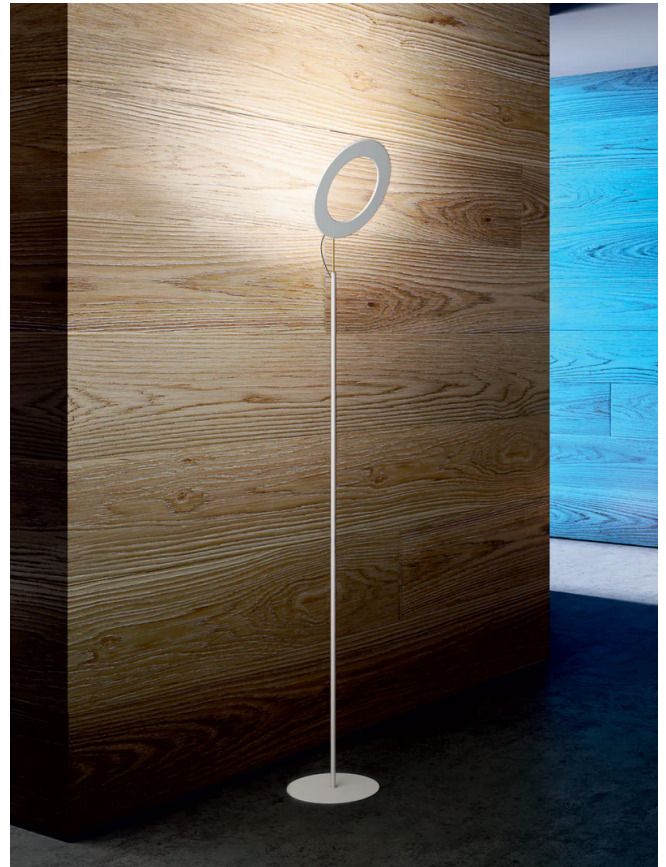

IC PT/VERA/WH

Vera Floor Lamp

by Marco Pagnoncelli

Best positioned in front of a surface, Vera washes a wall with ambient light emitted from the light disc. Aluminium construction with a high output 25.2W LED source. The unique design of the Vera makes it well suited to contemporary spaces.

Designer	Marco Pagnoncelli
Supplier	Icone
Country	Italy
SKU	IC PT/VERA/WH
Finish	White

Product Dimensions

Materials	Aluminium	Source	25.2W LED	Colour Temp	3000K
Output	3897lm				