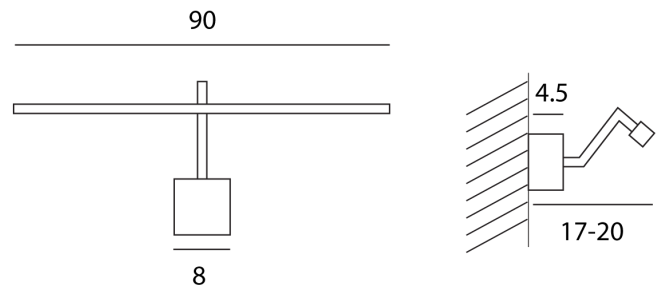

IC A/ZETA/90/BBZ

Zeta Wall Light

by Marco Pagnoncelli

Made in Italy, the Zeta LED Wall lamp provides modern functionality in an elegant form. The head is adjustable on a horizontal axis allowing for direct or indirect light emission, making it ideal for illumination of wall art. Fine aluminium construction with brushed brass finish.

Designer	Marco Pagnoncelli
Supplier	Icone
Country	Italy
SKU	IC A/ZETA/90/BBZ
Finish	Brushed Brass

Product Dimensions

Materials	Aluminium	Source	10.56W LED	Colour Temp	3000K
Output	880lm	CRI	90	Dimming	Non-Dimmable
Notes	Adjustable head				