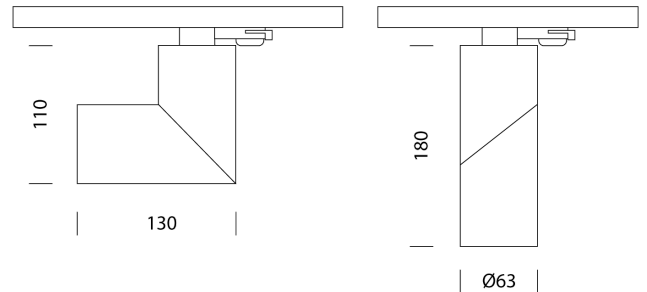

LT TK/SAMMISPOT/BK

Sammispot Track Light

by

The Sammispot adjustable LED track spot has a 30 degree beam spread. Includes an integral dimmable driver. Available in black or white.

Supplier	Studio Italia
Country	China
SKU	LT TK/SAMMISPOT/BK
Finish	Black

Product Dimensions

Materials	Aluminium	Source	9W LED	Colour Temp	3000K
Output	800lm	CRI	90	Emission	30 degree beam
Dimming	PHASE	Notes	Adjustable angle, built in dimmable driver, compatible with single circuit track		